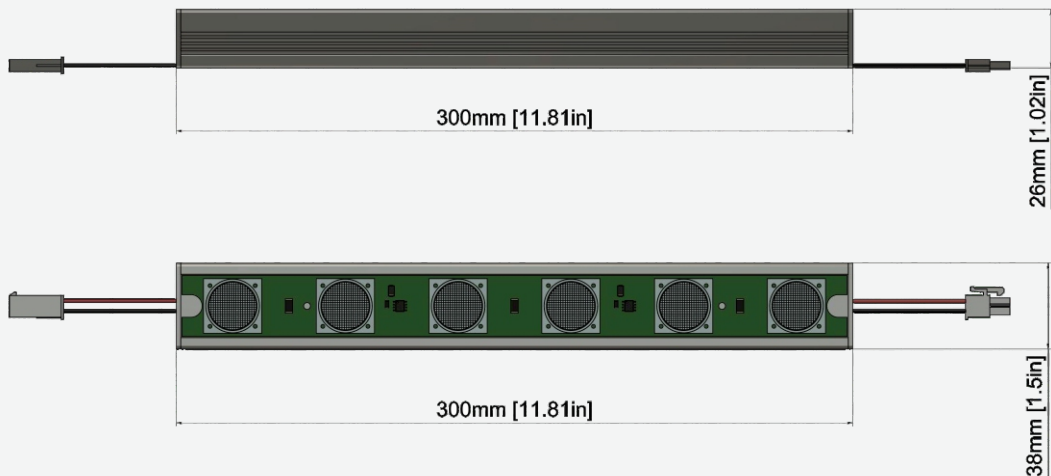

LFG-I-12.0

ORDERING LOGIC

PRODUCT SERIES	TYPE	POWER	COLOR TEMPERATURE	LENGTH	OPTICS	MOUNTING	CONNECTOR
LFG	I- INDOOR	12.0W - 12.0WATTS	(CT 22) 2200K	12 - 12inch /300mm	06 - 6°x6°	SB - SWIVEL BRACKET	AM - AMP CONNECTOR
			(CT 24) 2400K	24 - 24inch /600mm	10 - 10°x10°	MC - MOUNTING CLIP	CW - LEAD WIRING
			(CT 27) 2700K	36 - 36inch /900mm	15 - 15°x15°		
			(CT 30) 3000K	48 - 48inch /1200mm	25 - 25°x25°		
			(CT 35) 3500K		30 - 30°x30°		
			(CT 40) 4000K		40 - 40°x40°		
			(CT 50) 5000K		60 - 60°x60°		
			(CT 57) 5700K		90 - 90°x90°		
			(CT 60) 6000K		6x40 - 6°x40°		
			(CT 65) 6500K		10x30 - 10°x30°		
			(CT BL) BLUE		10x45 - 10°x45°		
			(CTRD) RED		10x70 - 10°x70°		
			(CTGR) GREEN		12x48 - 12°x48°		
			(CTAM) AMBER		20x45 - 20°x45°		
					20x65 - 20°x65°		

Sample: LFG-I-12.0W-CT24-12-06-SB-AM

DIMENSIONS