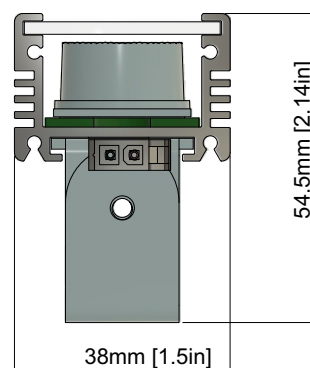

FEATURES

OPERATING VOLTAGE	24 Volts DC
OPERATING TEMPERATURE	-20° C ~ + 50° C
LIGHT SOURCE	Top quality surface mount LED with variable drive current
COLOR RANGE	Single Color Operation / Custom Color Operation
BEAM ANGLE	6°x6°, 10°x10°, 15°x15°, 25°x25°, 30°x30°, 40°x40°, 60°x60°, 90°x90° 6°x40°, 10°x30°, 10°x45°, 10°x70°, 12°x48°, 20°x45°, 20°x65°
FIXTURE CONNECTION	AMP Mini-fit connector
AVAILABLE IP RATING	IP-20
MAXIMUM DAISY CHAIN	6ft / 2m
CRI	80

6 LEDs /Ft
LED Quality

24 VOLTS DC
Operating Voltage

12.0W/Ft
Rated power

Mounting Options

Swivel Base option

Mounting Clip option

Mounting clip

Swivel Base

LFG-I-12.0

ORDERING LOGIC

PRODUCT SERIES	TYPE	POWER	COLOR TEMPERATURE	LENGTH	OPTICS	MOUNTING	CONNECTOR
LFG	I- INDOOR	12.0W - 12.0WATTS	(CT 22) 2200K	12 - 12inch /300mm	06 - 6°x6°	SB - SWIVEL BRACKET	AM - AMP CONNECTOR
			(CT 24) 2400K	24 - 24inch /600mm	10 - 10°x10°	MC - MOUNTING CLIP	CW - LEAD WIRING
			(CT 27) 2700K	36 - 36inch /900mm	15 - 15°x15°		
			(CT 30) 3000K	48 - 48inch /1200mm	25 - 25°x25°		
			(CT 35) 3500K		30 - 30°x30°		
			(CT 40) 4000K		40 - 40°x40°		
			(CT 50) 5000K		60 - 60°x60°		
			(CT 57) 5700K		90 - 90°x90°		
			(CT 60) 6000K		6x40 - 6°x40°		
			(CT 65) 6500K		10x30 - 10°x30°		
			(CT BL) BLUE		10x45 - 10°x45°		
			(CTRD) RED		10x70 - 10°x70°		
			(CTGR) GREEN		12x48 - 12°x48°		
			(CTAM) AMBER		20x45 - 20°x45°		
					20x65 - 20°x65°		

Sample: LFG-I-12.0W-CT24-12-06-SB-AM

DIMENSIONS

DIAGRAM

Polar Curve

BIN Details (CIE 1931)

Spectral Radiant Flux VS Wavelength