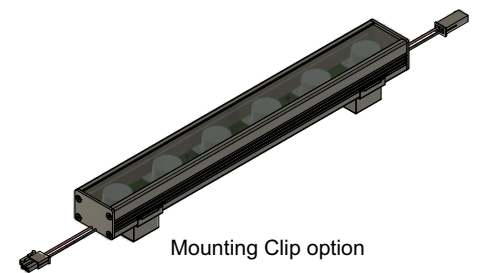

INDOOR LFG SPEC SHEET

LFG-I-12.0

IP20
NON-WATER
PROOF

12.0 W

YYZ LFG series linear LED light fixtures are a simple, yet elegant solution for wall washing and grazing applications where crisp, single color light is desired along a wall or ceiling. LFG series is a new improvised version of YYZ Easy Grazer product which has installation in large scale projects worldwide since past several years. The use of elliptical optics ensures smooth lighting across the entire surface with optimal overlap between LEDs, and little spill or throw beyond the illuminated plane.

FEATURES

OPERATING VOLTAGE	24 Volts DC
OPERATING TEMPERATURE	-20° C ~ + 50° C
LIGHT SOURCE	Top quality surface mount LED with variable drive current
COLOR RANGE	Single Color Operation / Custom Color Operation
BEAM ANGLE	6°x6°, 10°x10°, 15°x15°, 25°x25°, 30°x30°, 40°x40°, 60°x60°, 90°x90° 6°x40°, 10°x30°, 10°x45°, 10°x70°, 12°x48°, 20°x45°, 20°x65°
FIXTURE CONNECTION	AMP Mini-fit connector
AVAILABLE IP RATING	IP-20
MAXIMUM DAISY CHAIN	6ft / 2m
CRI	80

6 LEDs /Ft
LED Quality

24 VOLTS DC
Operating Voltage

12.0W/Ft
Rated power

Mounting Options

Swivel Base option

Mounting Clip option

Mounting clip

Swivel Base