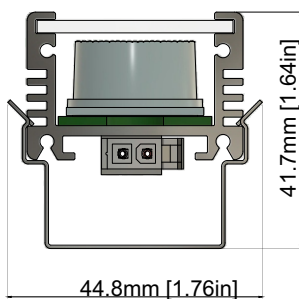

FEATURES

OPERATING VOLTAGE	24 Volts DC
OPERATING TEMPERATURE	-20° C ~ + 50° C
LIGHT SOURCE	Top quality surface mount LED with variable drive current
COLOR RANGE	Single Color Operation / Custom Color Operation
BEAM ANGLE	6°x6°, 10°x10°, 15°x15°, 25°x25°, 30°x30°, 40°x40°, 60°x60°, 90°x90° 6°x40°, 10°x30°, 10°x45°, 10°x70°, 12°x48°, 20°x45°, 20°x65°
FIXTURE CONNECTION	AMP Mini-fit connector
AVAILABLE IP RATING	IP-20
MAXIMUM DAISY CHAIN	6ft / 2m
CRI	80

6 LEDs /Ft
LED Quality

24 VOLTS DC
Operating Voltage

12.0W/Ft
Rated power

Mounting Options

Swivel Base option

Mounting Clip option

Mounting clip

Swivel Base

LFG-I-12.0

ORDERING LOGIC

PRODUCT SERIES	TYPE	POWER	COLOR TEMPERATURE	LENGTH	OPTICS	MOUNTING	CONNECTOR
LFG	I- INDOOR	12.0W - 12.0WATTS	(CT 22) 2200K	12 - 12inch /300mm	06 - 6°x6°	SB - SWIVEL BRACKET	AM - AMP CONNECTOR
			(CT 24) 2400K	24 - 24inch /600mm	10 - 10°x10°	MC - MOUNTING CLIP	CW - LEAD WIRING
			(CT 27) 2700K	36 - 36inch /900mm	15 - 15°x15°		
			(CT 30) 3000K	48 - 48inch /1200mm	25 - 25°x25°		
			(CT 35) 3500K		30 - 30°x30°		
			(CT 40) 4000K		40 - 40°x40°		
			(CT 50) 5000K		60 - 60°x60°		
			(CT 57) 5700K		90 - 90°x90°		
			(CT 60) 6000K		6x40 - 6°x40°		
			(CT 65) 6500K		10x30 - 10°x30°		
			(CT BL) BLUE		10x45 - 10°x45°		
			(CTRD) RED		10x70 - 10°x70°		
			(CTGR) GREEN		12x48 - 12°x48°		
			(CTAM) AMBER		20x45 - 20°x45°		
					20x65 - 20°x65°		

Sample: LFG-I-12.0W-CT24-12-06-SB-AM

DIMENSIONS

DIAGRAM

Polar Curve

BIN Details (CIE 1931)

Spectral Radiant Flux VS Wavelength