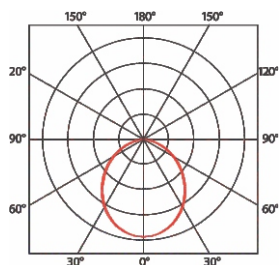

ELECTRICAL DATA

LUMEN (5000° K)	1120 lm
AMP / FT	500mA/ft
mA / Mtr	1666
NO OF LER PER FT	6
TYPE OF LED	Samsung

COLOR TEMPERATURE DATA

White	Lumens/	Colors	Lumens/
2200K (W 22)	830 lm	BLUE (BL)	235 lm
2700K (W 27)	1080 lm	RED (RD)	470 lm
3000K (W 30)	1000 lm	GREEN (GR)	670 lm
3500K (W 35)	1080 lm	AMBER (AM)	500 lm
4000K (W 40)	1080 lm		
5000k (W 50)	1120 lm		
5700k (W 57)	1120 lm		
6000k (W 60)	1120 lm		
6500k (W 65)	1120 lm		

LFG-I-12.0

ORDERING LOGIC

PRODUCT SERIES	TYPE	POWER	COLOR TEMPERATURE	LENGTH	OPTICS	MOUNTING	CONNECTOR
LFG	I- INDOOR	12.0W - 12.0WATTS	(CT 22) 2200K	12 - 12inch /300mm	06 - 6°x6°	SB - SWIVEL BRACKET	AM - AMP CONNECTOR
			(CT 24) 2400K	24 - 24inch /600mm	10 - 10°x10°	MC - MOUNTING CLIP	CW - LEAD WIRING
			(CT 27) 2700K	36 - 36inch /900mm	15 - 15°x15°		
			(CT 30) 3000K	48 - 48inch /1200mm	25 - 25°x25°		
			(CT 35) 3500K		30 - 30°x30°		
			(CT 40) 4000K		40 - 40°x40°		
			(CT 50) 5000K		60 - 60°x60°		
			(CT 57) 5700K		90 - 90°x90°		
			(CT 60) 6000K		6x40 - 6°x40°		
			(CT 65) 6500K		10x30 - 10°x30°		
			(CT BL) BLUE		10x45 - 10°x45°		
			(CTRD) RED		10x70 - 10°x70°		
			(CTGR) GREEN		12x48 - 12°x48°		
			(CTAM) AMBER		20x45 - 20°x45°		
					20x65 - 20°x65°		

Sample: LFG-I-12.0W-CT24-12-06-SB-AM

DIMENSIONS

DIAGRAM

Polar Curve

BIN Details (CIE 1931)

Spectral Radiant Flux VS Wavelength