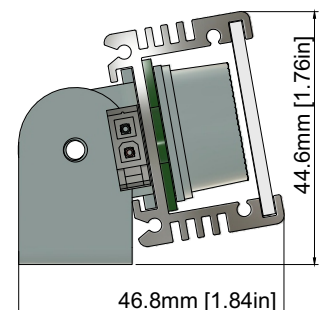

FEATURES

OPERATING VOLTAGE	24 Volts DC
OPERATING TEMPERATURE	-20° C ~ + 50° C
LIGHT SOURCE	Top quality surface mount LED with variable drive current
COLOR RANGE	Single Color Operation / Custom Color Operation
BEAM ANGLE	6°x6°, 10°x10°, 15°x15°, 25°x25°, 30°x30°, 40°x40°, 60°x60°, 90°x90° 6°x40°, 10°x30°, 10°x45°, 10°x70°, 12°x48°, 20°x45°, 20°x65°
FIXTURE CONNECTION	AMP Mini-fit connector
AVAILABLE IP RATING	IP-20
MAXIMUM DAISY CHAIN	6ft / 2m
CRI	80

6 LEDs /Ft
LED Quality

24 VOLTS DC
Operating Voltage

12.0W/Ft
Rated power

Mounting Options

Swivel Base option

Mounting Clip option

Mounting clip

Swivel Base

LFG-I-12.0

ORDERING LOGIC

PRODUCT SERIES	TYPE	POWER	COLOR TEMPERATURE	LENGTH	OPTICS	MOUNTING	CONNECTOR
LFG	I- INDOOR	12.0W - 12.0WATTS	(CT 22) 2200K	12 - 12inch /300mm	06 - 6°x6°	SB - SWIVEL BRACKET	AM - AMP CONNECTOR
			(CT 24) 2400K	24 - 24inch /600mm	10 - 10°x10°	MC - MOUNTING CLIP	CW - LEAD WIRING
			(CT 27) 2700K	36 - 36inch /900mm	15 - 15°x15°		
			(CT 30) 3000K	48 - 48inch /1200mm	25 - 25°x25°		
			(CT 35) 3500K		30 - 30°x30°		
			(CT 40) 4000K		40 - 40°x40°		
			(CT 50) 5000K		60 - 60°x60°		
			(CT 57) 5700K		90 - 90°x90°		
			(CT 60) 6000K		6x40 - 6°x40°		
			(CT 65) 6500K		10x30 - 10°x30°		
			(CT BL) BLUE		10x45 - 10°x45°		
			(CTRD) RED		10x70 - 10°x70°		
			(CTGR) GREEN		12x48 - 12°x48°		
			(CTAM) AMBER		20x45 - 20°x45°		
					20x65 - 20°x65°		