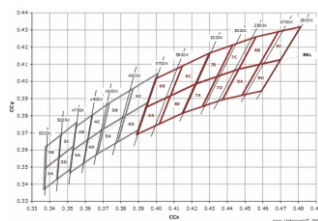

ELECTRICAL DATA

LUMEN (5000° K)	720 lm
AMP / FT	300mA/ft
mA / Mtr	1000
NO OF LER PER FT	6
TYPE OF LED	Samsung

COLOR TEMPERATURE DATA

White	Lumens/	Colors	Lumens/
2200K (W 22)	530 lm	BLUE (BL)	150 lm
2700K (W 27)	690 lm	RED (RD)	290 lm
3000K (W 30)	640 lm	GREEN (GR)	475 lm
3500K (W 35)	690 lm	AMBER (AM)	325 lm
4000K (W 40)	690 lm		
5000k (W 50)	720 lm		
5700k (W 57)	720 lm		
6000k (W 60)	720 lm		
6500k (W 65)	720 lm		

LFG-I-7.2

ORDERING LOGIC

PRODUCT SERIES	TYPE	POWER	COLOR TEMPERATURE	LENGTH	OPTICS	MOUNTING	CONNECTOR	
LFG	I- INDOOR	7.2W - 7.2WATTS	(CT 22)	2200K	12 - 12inch /300mm	06 - 6°x6°	SB - SWIVEL BRACKET	AM - AMP CONNECTOR
			(CT 24)	2400K	24 - 24inch /600mm	10 - 10°x10°		
			(CT 27)	2700K	36 - 36inch /900mm	15 - 15°x15°	MC - MOUNTING CLIP	CW - LEAD WIRING
			(CT 30)	3000K	48 - 48inch /1200mm	25 - 25°x25°		
			(CT 35)	3500K		30 - 30°x30°		
			(CT 40)	4000K		40 - 40°x40°		
			(CT 50)	5000K		60 - 60°x60°		
			(CT 57)	5700K		90 - 90°x90°		
			(CT 60)	6000K		6x40 - 6°x40°		
			(CT 65)	6500K		10x30 - 10°x30°		
			(CT BL)	BLUE		10x45 - 10°x45°		
			(CTRD)	RED		10x70 - 10°x70°		
			(CTGR)	GREEN		12x48 - 12°x48°		
			(CTAM)	AMBER		20x45 - 20°x45°		
						20x65 - 20°x65°		

Sample: LFG-I-7.2W-CT24-12-06-SB-AM

DIMENSIONS

DIAGRAM

Polar Curve

BIN Details (CIE 1931)

Spectral Radiant Flux VS Wavelength