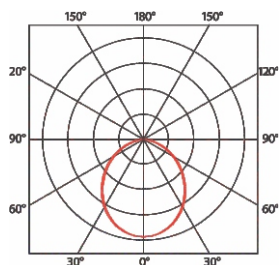

ELECTRICAL DATA

LUMEN (5000° K)	720 lm
AMP / FT	300mA/ft
mA / Mtr	1000
NO OF LER PER FT	6
TYPE OF LED	Samsung

COLOR TEMPERATURE DATA

White	Lumens/	Colors	Lumens/
2200K (W 22)	530 lm	BLUE (BL)	150 lm
2700K (W 27)	690 lm	RED (RD)	290 lm
3000K (W 30)	640 lm	GREEN (GR)	475 lm
3500K (W 35)	690 lm	AMBER (AM)	325 lm
4000K (W 40)	690 lm		
5000k (W 50)	720 lm		
5700k (W 57)	720 lm		
6000k (W 60)	720 lm		
6500k (W 65)	720 lm		

LFG-I-7.2

ORDERING LOGIC

PRODUCT SERIES	TYPE	POWER	COLOR TEMPERATURE	LENGTH	OPTICS	MOUNTING	CONNECTOR	
LFG	I- INDOOR	7.2W - 7.2WATTS	(CT 22)	2200K	12 - 12inch /300mm	06 - 6°x6°	SB - SWIVEL BRACKET	AM - AMP CONNECTOR
			(CT 24)	2400K	24 - 24inch /600mm	10 - 10°x10°		
			(CT 27)	2700K	36 - 36inch /900mm	15 - 15°x15°	MC - MOUNTING CLIP	CW - LEAD WIRING
			(CT 30)	3000K	48 - 48inch /1200mm	25 - 25°x25°		
			(CT 35)	3500K		30 - 30°x30°		
			(CT 40)	4000K		40 - 40°x40°		
			(CT 50)	5000K		60 - 60°x60°		
			(CT 57)	5700K		90 - 90°x90°		
			(CT 60)	6000K		6x40 - 6°x40°		
			(CT 65)	6500K		10x30 - 10°x30°		
			(CT BL)	BLUE		10x45 - 10°x45°		
			(CTRD)	RED		10x70 - 10°x70°		
			(CTGR)	GREEN		12x48 - 12°x48°		
			(CTAM)	AMBER		20x45 - 20°x45°		
						20x65 - 20°x65°		

Sample: LFG-I-7.2W-CT24-12-06-SB-AM

DIMENSIONS

DIAGRAM

Polar Curve

BIN Details (CIE 1931)

Spectral Radiant Flux VS Wavelength