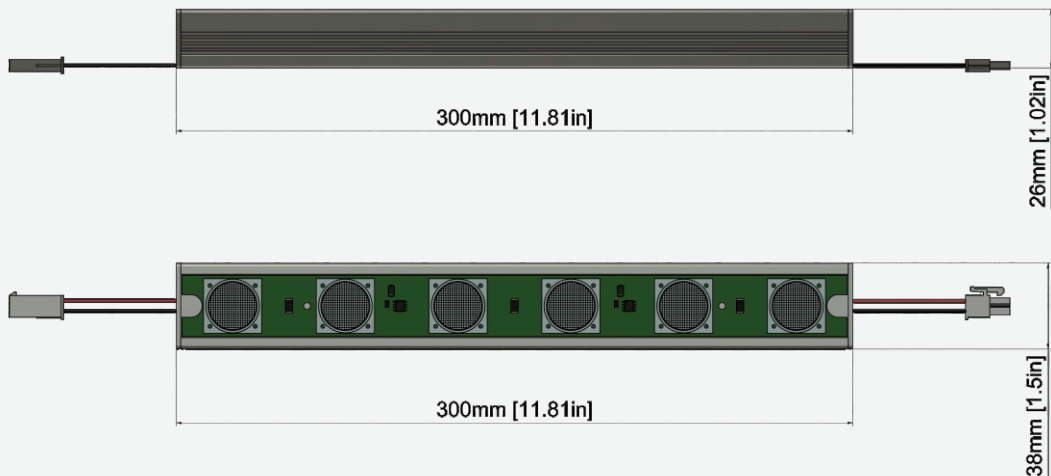

LFG-I-7.2

ORDERING LOGIC

PRODUCT SERIES	TYPE	POWER	COLOR TEMPERATURE	LENGTH	OPTICS	MOUNTING	CONNECTOR	
LFG	I- INDOOR	7.2W - 7.2WATTS	(CT 22)	2200K	12 - 12inch /300mm	06 - 6°x6°	SB - SWIVEL BRACKET	AM - AMP CONNECTOR
			(CT 24)	2400K	24 - 24inch /600mm	10 - 10°x10°		
			(CT 27)	2700K	36 - 36inch /900mm	15 - 15°x15°	MC - MOUNTING CLIP	CW - LEAD WIRING
			(CT 30)	3000K	48 - 48inch /1200mm	25 - 25°x25°		
			(CT 35)	3500K		30 - 30°x30°		
			(CT 40)	4000K		40 - 40°x40°		
			(CT 50)	5000K		60 - 60°x60°		
			(CT 57)	5700K		90 - 90°x90°		
			(CT 60)	6000K		6x40 - 6°x40°		
			(CT 65)	6500K		10x30 - 10°x30°		
			(CT BL)	BLUE		10x45 - 10°x45°		
			(CTRD)	RED		10x70 - 10°x70°		
			(CTGR)	GREEN		12x48 - 12°x48°		
			(CTAM)	AMBER		20x45 - 20°x45°		
						20x65 - 20°x65°		

Sample: LFG-I-7.2W-CT24-12-06-SB-AM

DIMENSIONS