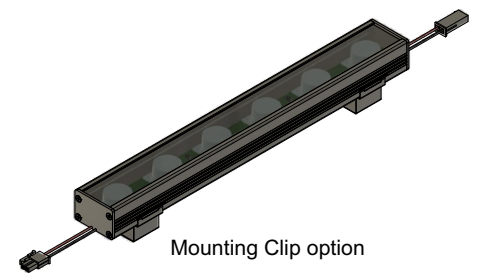

INDOOR LFG SPEC SHEET

LFG-I-7.2

IP20
NON-WATER
PROOF

7.2 W

YYZ LFG series linear LED light fixtures are a simple, yet elegant solution for wall washing and grazing applications where crisp, single color light is desired along a wall or ceiling. LFG series is a new improvised version of YYZ Easy Grazer product which has installation in large scale projects worldwide since past several years. The use of elliptical optics ensures smooth lighting across the entire surface with optimal overlap between LEDs, and little spill or throw beyond the illuminated plane.

FEATURES

OPERATING VOLTAGE	24 Volts DC
OPERATING TEMPERATURE	-20 °C ~ + 50 °C
LIGHT SOURCE	Top quality surface mount LED with variable drive current
COLOR RANGE	Single Color Operation / Custom Color Operation
BEAM ANGLE	6°x6°, 10°x10°, 15°x15°, 25°x25°, 30°x30°, 40°x40°, 60°x60°, 90°x90° 6°x40°, 10°x30°, 10°x45°, 10°x70°, 12°x48°, 20°x45°, 20°x65°
FIXTURE CONNECTION	AMP Mini-fit connector
AVAILABLE IP RATING	IP-20
MAXIMUM DAISY CHAIN	10ft / 4.35m
CRI	80

6 LEDs /Ft
LED Quality

24 VOLTS DC
Operating Voltage

7.2W/Ft
Rated power

Mounting Options

Swivel Base option

Mounting Clip option

Mounting clip

Swivel Base