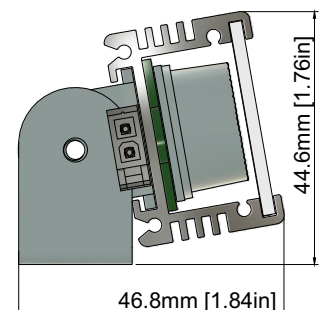

FEATURES

OPERATING VOLTAGE	24 Volts DC
OPERATING TEMPERATURE	-20 °C ~ + 50 °C
LIGHT SOURCE	Top quality surface mount LED with variable drive current
COLOR RANGE	Single Color Operation / Custom Color Operation
BEAM ANGLE	6°x6°, 10°x10°, 15°x15°, 25°x25°, 30°x30°, 40°x40°, 60°x60°, 90°x90° 6°x40°, 10°x30°, 10°x45°, 10°x70°, 12°x48°, 20°x45°, 20°x65°
FIXTURE CONNECTION	AMP Mini-fit connector
AVAILABLE IP RATING	IP-20
MAXIMUM DAISY CHAIN	10ft / 4.35m
CRI	80

6 LEDs /Ft
LED Quality

24 VOLTS DC
Operating Voltage

7.2W/Ft
Rated power

Mounting Options

Swivel Base option

Mounting Clip option

Mounting clip

Swivel Base

LFG-I-7.2

ORDERING LOGIC

PRODUCT SERIES	TYPE	POWER	COLOR TEMPERATURE	LENGTH	OPTICS	MOUNTING	CONNECTOR	
LFG	I- INDOOR	7.2W - 7.2WATTS	(CT 22)	2200K	12 - 12inch /300mm	06 - 6°x6°	SB - SWIVEL BRACKET	AM - AMP CONNECTOR
			(CT 24)	2400K	24 - 24inch /600mm	10 - 10°x10°		
			(CT 27)	2700K	36 - 36inch /900mm	15 - 15°x15°	MC - MOUNTING CLIP	CW - LEAD WIRING
			(CT 30)	3000K	48 - 48inch /1200mm	25 - 25°x25°		
			(CT 35)	3500K		30 - 30°x30°		
			(CT 40)	4000K		40 - 40°x40°		
			(CT 50)	5000K		60 - 60°x60°		
			(CT 57)	5700K		90 - 90°x90°		
			(CT 60)	6000K		6x40 - 6°x40°		
			(CT 65)	6500K		10x30 - 10°x30°		
			(CT BL)	BLUE		10x45 - 10°x45°		
			(CTRD)	RED		10x70 - 10°x70°		
			(CTGR)	GREEN		12x48 - 12°x48°		
			(CTAM)	AMBER		20x45 - 20°x45°		
						20x65 - 20°x65°		