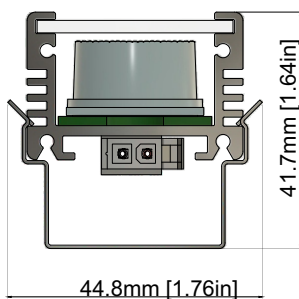

FEATURES

OPERATING VOLTAGE	24 Volts DC
OPERATING TEMPERATURE	-20 °C ~ + 50 °C
LIGHT SOURCE	Top quality surface mount LED with variable drive current
COLOR RANGE	Single Color Operation / Custom Color Operation
BEAM ANGLE	6°x6°, 10°x10°, 15°x15°, 25°x25°, 30°x30°, 40°x40°, 60°x60°, 90°x90° 6°x40°, 10°x30°, 10°x45°, 10°x70°, 12°x48°, 20°x45°, 20°x65°
FIXTURE CONNECTION	AMP Mini-fit connector
AVAILABLE IP RATING	IP-20
MAXIMUM DAISY CHAIN	10ft / 4.35m
CRI	80

6 LEDs /Ft
LED Quality

24 VOLTS DC
Operating Voltage

7.2W/Ft
Rated power

Mounting Options

Swivel Base option

Mounting Clip option

Mounting clip

Swivel Base

LFG-I-7.2

ORDERING LOGIC

PRODUCT SERIES	TYPE	POWER	COLOR TEMPERATURE	LENGTH	OPTICS	MOUNTING	CONNECTOR	
LFG	I- INDOOR	7.2W - 7.2WATTS	(CT 22)	2200K	12 - 12inch /300mm	06 - 6°x6°	SB - SWIVEL BRACKET	AM - AMP CONNECTOR
			(CT 24)	2400K	24 - 24inch /600mm	10 - 10°x10°		
			(CT 27)	2700K	36 - 36inch /900mm	15 - 15°x15°	MC - MOUNTING CLIP	CW - LEAD WIRING
			(CT 30)	3000K	48 - 48inch /1200mm	25 - 25°x25°		
			(CT 35)	3500K		30 - 30°x30°		
			(CT 40)	4000K		40 - 40°x40°		
			(CT 50)	5000K		60 - 60°x60°		
			(CT 57)	5700K		90 - 90°x90°		
			(CT 60)	6000K		6x40 - 6°x40°		
			(CT 65)	6500K		10x30 - 10°x30°		
			(CT BL)	BLUE		10x45 - 10°x45°		
			(CTRD)	RED		10x70 - 10°x70°		
			(CTGR)	GREEN		12x48 - 12°x48°		
			(CTAM)	AMBER		20x45 - 20°x45°		
						20x65 - 20°x65°		

Sample: LFG-I-7.2W-CT24-12-06-SB-AM

DIMENSIONS

DIAGRAM

Polar Curve

BIN Details (CIE 1931)

Spectral Radiant Flux VS Wavelength