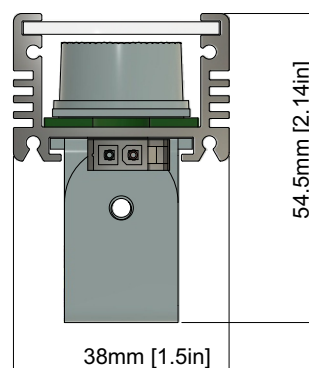

FEATURES

OPERATING VOLTAGE	24 Volts DC
OPERATING TEMPERATURE	-20 °C ~ + 50 °C
LIGHT SOURCE	Top quality surface mount LED with variable drive current
COLOR RANGE	Single Color Operation / Custom Color Operation
BEAM ANGLE	6°x6°, 10°x10°, 15°x15°, 25°x25°, 30°x30°, 40°x40°, 60°x60°, 90°x90° 6°x40°, 10°x30°, 10°x45°, 10°x70°, 12°x48°, 20°x45°, 20°x65°
FIXTURE CONNECTION	AMP Mini-fit connector
AVAILABLE IP RATING	IP-20
MAXIMUM DAISY CHAIN	10ft / 4.35m
CRI	80

6 LEDs /Ft
LED Quality

24 VOLTS DC
Operating Voltage

7.2W/Ft
Rated power

Mounting Options

Swivel Base option

Mounting Clip option

Mounting clip

Swivel Base

LFG-I-7.2

ORDERING LOGIC

PRODUCT SERIES	TYPE	POWER	COLOR TEMPERATURE	LENGTH	OPTICS	MOUNTING	CONNECTOR	
LFG	I- INDOOR	7.2W - 7.2WATTS	(CT 22)	2200K	12 - 12inch /300mm	06 - 6°x6°	SB - SWIVEL BRACKET	AM - AMP CONNECTOR
			(CT 24)	2400K	24 - 24inch /600mm	10 - 10°x10°		
			(CT 27)	2700K	36 - 36inch /900mm	15 - 15°x15°	MC - MOUNTING CLIP	CW - LEAD WIRING
			(CT 30)	3000K	48 - 48inch /1200mm	25 - 25°x25°		
			(CT 35)	3500K		30 - 30°x30°		
			(CT 40)	4000K		40 - 40°x40°		
			(CT 50)	5000K		60 - 60°x60°		
			(CT 57)	5700K		90 - 90°x90°		
			(CT 60)	6000K		6x40 - 6°x40°		
			(CT 65)	6500K		10x30 - 10°x30°		
			(CT BL)	BLUE		10x45 - 10°x45°		
			(CTRD)	RED		10x70 - 10°x70°		
			(CTGR)	GREEN		12x48 - 12°x48°		
			(CTAM)	AMBER		20x45 - 20°x45°		
						20x65 - 20°x65°		

Sample: LFG-I-7.2W-CT24-12-06-SB-AM

DIMENSIONS

DIAGRAM

Polar Curve

BIN Details (CIE 1931)

Spectral Radiant Flux VS Wavelength