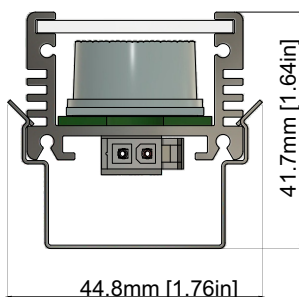

### Mounting Options

Swivel Base option

Mounting Clip option

Mounting clip

Swivel Base

LFG-I-04.8

## ORDERING LOGIC

PRODUCT SERIES	TYPE	POWER	COLOR TEMPERATURE	LENGTH	OPTICS	MOUNTING	CONNECTOR			
LFG	I- INDOOR	4.8W - 4.8WATTS	(CT 22)	2200K	12 - 12inch /300mm	06 - 6°x6°	SB - SWIVEL BRACKET	AM - AMP CONNECTOR		
			(CT 24)	2400K	24 - 24inch /600mm	10 - 10°x10°	MC - MOUNTING CLIP	CW - LEAD WIRING		
			(CT 27)	2700K	36 - 36inch /900mm	15 - 15°x15°				
			(CT 30)	3000K	48 - 48inch /1200mm	25 - 25°x25°				
			(CT 35)	3500K		30 - 30°x30°				
			(CT 40)	4000K		40 - 40°x40°				
			(CT 50)	5000K		60 - 60°x60°				
			(CT 57)	5700K		90 - 90°x90°				
			(CT 60)	6000K		6x40 - 6°x40°				
			(CT 65)	6500K		10x30 - 10°x30°				
			(CT BL)	BLUE		10x45 - 10°x45°				
			(CTRD)	RED		10x70 - 10°x70°				
			(CTGR)	GREEN		12x48 - 12°x48°				
			(CTAM)	AMBER		20x45 - 20°x45°				
								20x65 - 20°x65°		

## DIMENSIONS