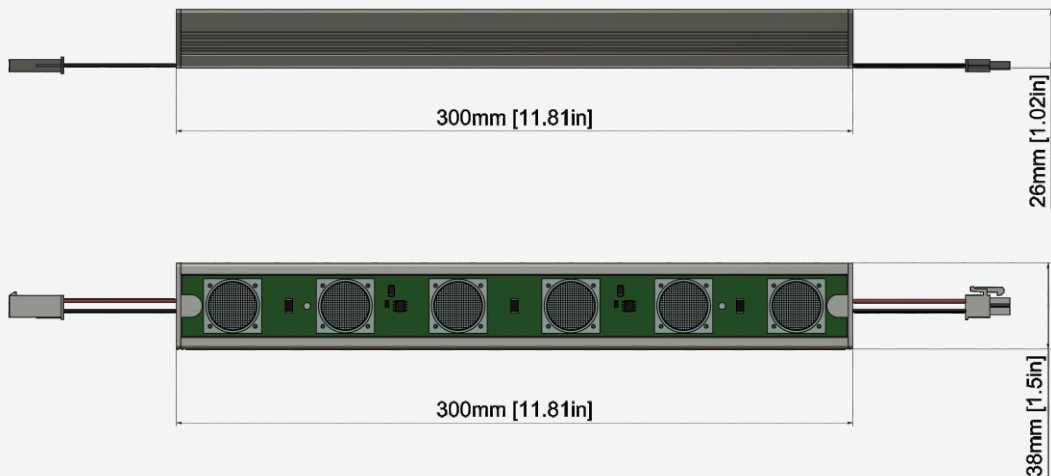

## FEATURES

OPERATING VOLTAGE	24 Volts DC
OPERATING TEMPERATURE	-20° C ~ + 50° C
LIGHT SOURCE	Top quality surface mount LED with variable drive current
COLOR RANGE	Single Color Operation / Custom Color Operation
BEAM ANGLE	6°x6°, 10°x10°, 15°x15°, 25°x25°, 30°x30°, 40°x40°, 60°x60°, 90°x90° 6°x40°, 10°x30°, 10°x45°, 10°x70°, 12°x48°, 20°x45°, 20°x65°
FIXTURE CONNECTION	AMP Mini-fit connector
AVAILABLE IP RATING	IP-20
MAXIMUM DAISY CHAIN	15ft / 4.35m
CRI	80

### Mounting Options

Swivel Base option

Mounting Clip option

Mounting clip

Swivel Base

LFG-I-04.8

## ORDERING LOGIC

PRODUCT SERIES	TYPE	POWER	COLOR TEMPERATURE	LENGTH	OPTICS	MOUNTING	CONNECTOR			
LFG	I- INDOOR	4.8W - 4.8WATTS	(CT 22)	2200K	12 - 12inch /300mm	06 - 6°x6°	SB - SWIVEL BRACKET	AM - AMP CONNECTOR		
			(CT 24)	2400K	24 - 24inch /600mm	10 - 10°x10°	MC - MOUNTING CLIP	CW - LEAD WIRING		
			(CT 27)	2700K	36 - 36inch /900mm	15 - 15°x15°				
			(CT 30)	3000K	48 - 48inch /1200mm	25 - 25°x25°				
			(CT 35)	3500K		30 - 30°x30°				
			(CT 40)	4000K		40 - 40°x40°				
			(CT 50)	5000K		60 - 60°x60°				
			(CT 57)	5700K		90 - 90°x90°				
			(CT 60)	6000K		6x40 - 6°x40°				
			(CT 65)	6500K		10x30 - 10°x30°				
			(CT BL)	BLUE		10x45 - 10°x45°				
			(CTRD)	RED		10x70 - 10°x70°				
			(CTGR)	GREEN		12x48 - 12°x48°				
			(CTAM)	AMBER		20x45 - 20°x45°				
								20x65 - 20°x65°		

## DIMENSIONS