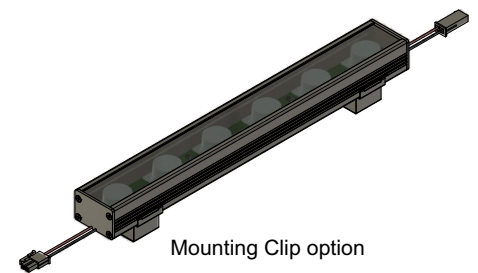

# INDOOR LFG SPEC SHEET

LFG-I-04.8

**IP20**  
NON-WATER  
PROOF

**4.8 W**

YYZ LFG series linear LED light fixtures are a simple, yet elegant solution for wall washing and grazing applications where crisp, single color light is desired along a wall or ceiling. LFG series is a new improvised version of YYZ Easy Grazer product which has installation in large scale projects worldwide since past several years. The use of elliptical optics ensures smooth lighting across the entire surface with optimal overlap between LEDs, and little spill or throw beyond the illuminated plane.

### Mounting Options

Swivel Base option

Mounting Clip option

Mounting clip

Swivel Base

LFG-I-04.8