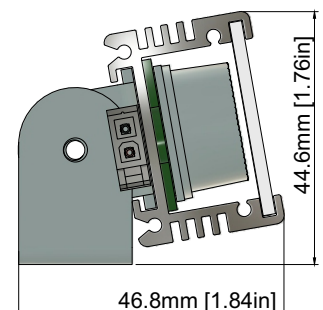

### Mounting Options

Swivel Base option

Mounting Clip option

Mounting clip

Swivel Base

LFG-I-04.8

## ORDERING LOGIC

PRODUCT SERIES	TYPE	POWER	COLOR TEMPERATURE	LENGTH	OPTICS	MOUNTING	CONNECTOR			
LFG	I- INDOOR	4.8W - 4.8WATTS	(CT 22)	2200K	12 - 12inch /300mm	06 - 6°x6°	SB - SWIVEL BRACKET	AM - AMP CONNECTOR		
			(CT 24)	2400K	24 - 24inch /600mm	10 - 10°x10°	MC - MOUNTING CLIP	CW - LEAD WIRING		
			(CT 27)	2700K	36 - 36inch /900mm	15 - 15°x15°				
			(CT 30)	3000K	48 - 48inch /1200mm	25 - 25°x25°				
			(CT 35)	3500K		30 - 30°x30°				
			(CT 40)	4000K		40 - 40°x40°				
			(CT 50)	5000K		60 - 60°x60°				
			(CT 57)	5700K		90 - 90°x90°				
			(CT 60)	6000K		6x40 - 6°x40°				
			(CT 65)	6500K		10x30 - 10°x30°				
			(CT BL)	BLUE		10x45 - 10°x45°				
			(CTRD)	RED		10x70 - 10°x70°				
			(CTGR)	GREEN		12x48 - 12°x48°				
			(CTAM)	AMBER		20x45 - 20°x45°				
								20x65 - 20°x65°		

## DIMENSIONS