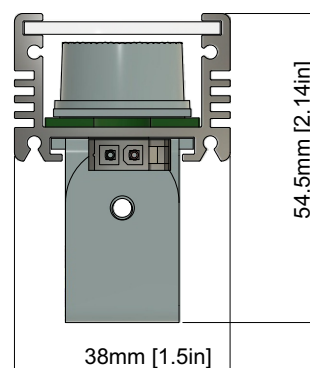

### Mounting Options

Swivel Base option

Mounting Clip option

Mounting clip

Swivel Base

LFG-I-04.8

## ORDERING LOGIC

PRODUCT SERIES	TYPE	POWER	COLOR TEMPERATURE	LENGTH	OPTICS	MOUNTING	CONNECTOR			
LFG	I- INDOOR	4.8W - 4.8WATTS	(CT 22)	2200K	12 - 12inch /300mm	06 - 6°x6°	SB - SWIVEL BRACKET	AM - AMP CONNECTOR		
			(CT 24)	2400K	24 - 24inch /600mm	10 - 10°x10°	MC - MOUNTING CLIP	CW - LEAD WIRING		
			(CT 27)	2700K	36 - 36inch /900mm	15 - 15°x15°				
			(CT 30)	3000K	48 - 48inch /1200mm	25 - 25°x25°				
			(CT 35)	3500K		30 - 30°x30°				
			(CT 40)	4000K		40 - 40°x40°				
			(CT 50)	5000K		60 - 60°x60°				
			(CT 57)	5700K		90 - 90°x90°				
			(CT 60)	6000K		6x40 - 6°x40°				
			(CT 65)	6500K		10x30 - 10°x30°				
			(CT BL)	BLUE		10x45 - 10°x45°				
			(CTRD)	RED		10x70 - 10°x70°				
			(CTGR)	GREEN		12x48 - 12°x48°				
			(CTAM)	AMBER		20x45 - 20°x45°				
								20x65 - 20°x65°		

## DIMENSIONS