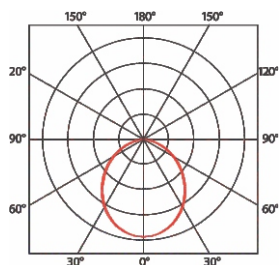

DIAGRAM

Polar Curve

BIN Details (CIE 1931)