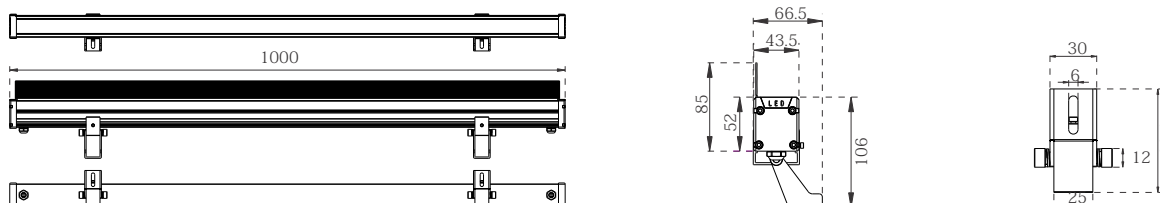

FEATURES

LED QUANTITY	30 Led/m
FINISH	Machined aluminum
WORKING VOLTAGE	24V dc /100-240V ac
RATED POWER	60W/m
BEAM ANGLE	10°, 15°, 25°, 30°, 60°, 10°x30°, 10°x45°, 10°x60°
AVAILABLE LENGTH	300mm, 500mm, 1000mm
MOUNTING	Surface mounting
OPTIC	Clear tempered glass
DIMENSIONS	1000(L) x 43.5(W)
OPERATION TEMP	-5° C - +50° C
STORAGE TEMP	-20° C - +60° C
WEIGHT	2.1Kg/m
LAMP LIFE	50000 hrs
BODY COLOR	Black, Light blue, Gray, Gold, White, Custom
CONTROL	On/Off, Dali, 1-10V, Dmx

DIMENSION

ORDERING LOGIC

PRODUCT	OPTIC	COLOR TEMPARTURE	VOLTAGE	FIXTURE LENGTH	BODY COLOR	CUSTOM	
LWO-60	10	- 10° (RGB)	RGB	24 - 24VDC	300 - 300mm (8 LEDS)	BK - BLACK	XX
	15	- 15° (RGBW)	RGBW	240 - 240VAC	500 - 500mm (16 LEDS)	LB - LIGHT BLUE	
	25	- 25°			1000 - 1000mm (30 LEDS)	GR - GRAY	
	30	- 30°			XX - CUSTOM	GL - GOLD	
	60	- 60°				WH - WHITE	
	10x30	- 10°x30°				XX - CUSTOM	
	10x45	- 10° x 45°					
	10x60	- 10°x60°					