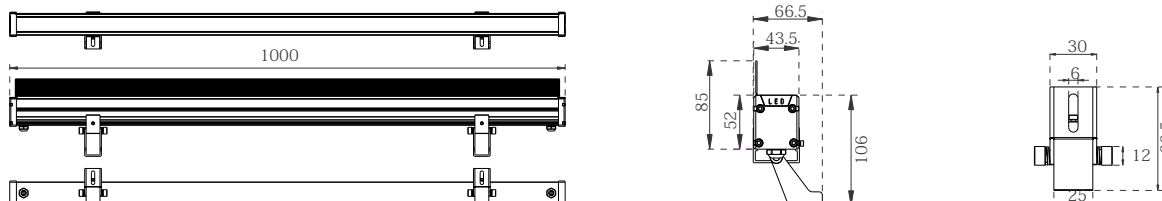

FEATURES

LED QUANTITY	36 Led/m
FINISH	Machined aluminum
WORKING VOLTAGE	24V dc /100-240V ac
RATED POWER	36W/m
BEAM ANGLE	10°, 15°, 25°, 30°, 60°, 10°x30°, 10°x45°, 10°x60°
AVAILABLE LENGTH	300mm, 500mm, 1000mm
MOUNTING	Surface mounting
OPTIC	Clear tempered glass
DIMENSIONS	1000(L) x 43.5(W)
OPERATION TEMP	-5° C - +50° C
STORAGE TEMP	-20° C - +60° C
WEIGHT	2.1Kg/m
LAMP LIFE	50000 hrs
BODY COLOR	Black, Light blue, Gray, Gold, White, Custom
CONTROL	On/Off, Dali, 1-10V, Dmx

DIMENSION

ORDERING LOGIC

PRODUCT	OPTIC	COLOR TEMPARTURE	VOLTAGE	FIXTURE LENGTH	BODY COLOR	CUSTOM	
LWO-36	10	- 10° (RGB)	RGB	24 - 24VDC	300 - 300mm (10 LEDES)	BK - BLACK	XX
	15	- 15° (RGBW)	RGBW	240 - 240VAC	500 - 500mm (16 LEDES)	LB - LIGHT BLUE	
	25	- 25°			1000 - 1000mm (36 LEDES)	GR - GRAY	
	30	- 30°			XX - CUSTOM	GL - GOLD	
	60	- 60°				WH - WHITE	
	10x30	- 10°x30°				XX - CUSTOM	
	10x45	- 10° x 45°					
	10x60	- 10°x60°					