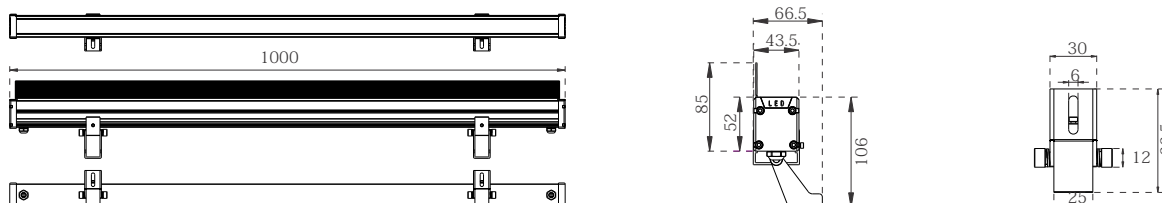

WALLWASHER LWO SERIES

LWO-48

YYZ LWO series linear light is a new solution of large scale high brightness architectural illumination. Its streamline design and aluminum profile along with adjustable brackets make it an elegant solution for wall washing and grazing applications. This IP66 rated modular system is available in 300mm, 500mm, or 1000mm lengths and can be customized as per project situations. Its integrated design of heat dissipating structure and degassing valve make it suitable for exterior architectural, retail and hospitality applications.

FEATURES

LED QUANTITY	24 Led/m
FINISH	Machined aluminum
WORKING VOLTAGE	24V dc /100-240V ac
RATED POWER	48W/m
BEAM ANGLE	10°, 15°, 25°, 30°, 60°, 10°x30°, 10°x45°, 10°x60°
AVAILABLE LENGTH	300mm, 500mm, 1000mm
MOUNTING	Surface mounting
OPTIC	Clear tempered glass
DIMENSIONS	1000(L) x 43.5(W)
OPERATION TEMP	-5° C - +50° C
STORAGE TEMP	-20° C - +60° C
WEIGHT	2.1Kg/m
LAMP LIFE	50000 hrs
BODY COLOR	Black, Light blue, Gray, Gold, White, Custom
CONTROL	On/Off, Dali, 1-10V, Dmx

DIMENSION

ORDERING LOGIC

PRODUCT	OPTIC	COLOR TEMPARTURE	VOLTAGE	FIXTURE LENGTH	BODY COLOR	CUSTOM	
LWO-48	10	- 10° (CT27)	2700K	24 - 24VDC	300 - 300mm (12 LEDES)	BK - BLACK	XX
	15	- 15° (CT30)	3000K	240 - 240VAC	500 - 500mm (12 LEDES)	LB - LIGHT BLUE	
	25	- 25° (CT40)	4000K		1000 - 1000mm (24 LEDES)	GR - GRAY	
	30	- 30° (CTXX)	CUSTOM		XX - CUSTOM	GL - GOLD	
	60	- 60°				WH - WHITE	
	10x30	- 10°x30°				XX - CUSTOM	
	10x45	- 10° x 45°					
	10x60	- 10°x60°					