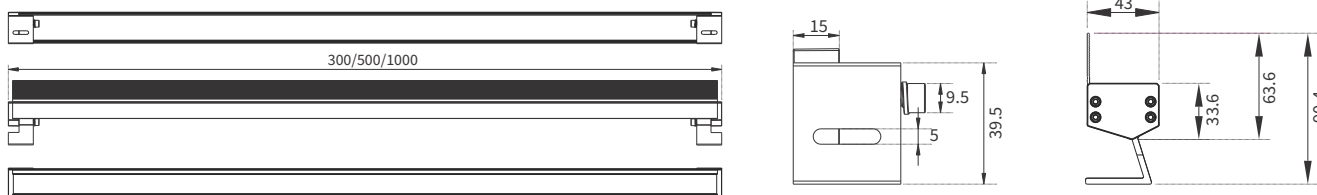

WALLWASHER LWO SERIES

LWO-18

YYZ LWO series linear light is a new solution of large scale high brightness architectural illumination. Its streamline design and aluminum profile along with adjustable brackets make it an elegant solution for wall washing and grazing applications. This IP66 rated modular system is available in 300mm, 500mm, or 1000mm lengths and can be customized as per project situations. Its integrated design of heat dissipating structure and degassing valve make it suitable for exterior architectural, retail and hospitality applications.

FEATURES

LED QUANTITY	18 Led/m
FINISH	Machined aluminum
WORKING VOLTAGE	24V dc
RATED POWER	18W/m
BEAM ANGLE	8°x8°, 15°x15°, 30°x30°, 45°x45°, 60°x60°, 9°x50°, 10°x60°
AVAILABLE LENGTH	300mm, 500mm, 1000mm
MOUNTING	Surface mounting
OPTIC	Clear tempered glass
DIMENSIONS	1000(L) x 43(W)
OPERATION TEMP	-5° C - +50° C
STORAGE TEMP	-20° C - +60° C
WEIGHT	600gm/m
LAMP LIFE	50000 Hrs
BODY COLOR	Black, Light blue, Gray, Gold, White, Custom
CONTROL	On/Off, Dali, 1-10V, Dmx

- 18 LEDs / mtr
LED Quality
- 24 VOLTS
Working Voltage
- 18 W / mtr
Rated power

ELECTRICAL DATA

POWER CONSUMPTION	300mm-6W, 500mm-9W, 1000mm-18W
SUPPLY VOLTAGE	24V dc
COLORS	2700K, 3000K, 4000K
CRI	80+
LEDS / 3.3FT	22W/m
LUMEN	118/W @ 4000K

DIMENSION

ORDERING LOGIC

PRODUCT	OPTIC	COLOR TEMPARTURE	VOLTAGE	FIXTURE LENGTH	BODY COLOR	CUSTOM
LWO18	8 - 8° x 8°	(CT27) 2700K	24 - 24VDC	300 - 300mm (6 LEDS)	BK - BLACK	XX
	15 - 5° x 15°	(CT30) 3000K		500 - 500mm (9 LEDS)	LB - LIGHT BLUE	
	30 - 30° x 30°	(CT40) 4000K		1000 - 1000mm (18 LEDS)	GR - GRAY	
	45 - 45° x 45°	(CTXX) CUSTOM		XX - CUSTOM	GL - GOLD	
	60 - 60° x 60°				WH - WHITE	
	9x50 - 9° x 50°				XX - CUSTOM	
	10x60 - 10° x 60°					
	XX - CUSTOM					