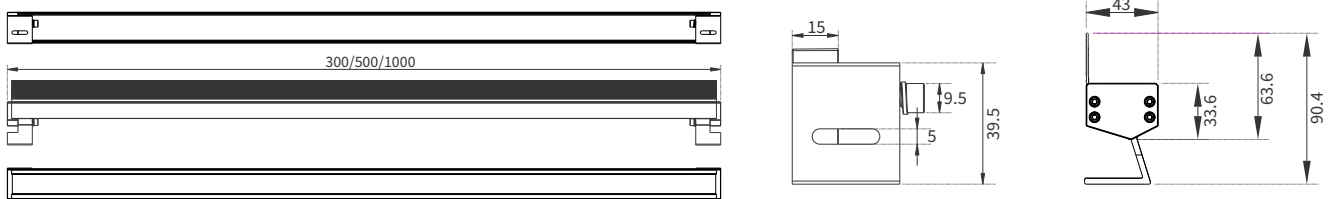

WALLWASHER LWO SERIES

LWO-24

YYZ LWO series linear light is a new solution of large scale high brightness architectural illumination. Its streamline design and aluminum profile along with adjustable brackets make it an elegant solution for wall washing and grazing applications. This IP66 rated modular system is available in 300mm, 500mm, or 1000mm lengths and can be customized as per project situations. Its integrated design of heat dissipating structure and degassing valve make it suitable for exterior architectural, retail and hospitality applications.

FEATURES

LED QUANTITY	24 Led/mtr
FINISH	Machined aluminum
WORKING VOLTAGE	24 V dc
RATED POWER	30W/mtr
BEAM ANGLE	8°x8°, 15°x15°, 30°x30°, 45°x45°, 60°x60°, 9°x50°, 10°x60°
AVAILABLE LENGTH	300mm, 500mm, 1000mm
MOUNTING	Surface mounting
OPTIC	Clear tempered glass
DIMENSIONS	1000(L) x 43(W)
OPERATION TEMP	-5° C - +50° C
STORAGE TEMP	-20° C - +60° C
WEIGHT	600gm/mtr
LAMP LIFE	50000 hrs
BODY COLOR	Black, Light blue, Gray, Gold, White, Custom
CONTROL	On/Off, Dali, 1-10V, Dmx

- 24 LEDs / mtr
LED Quality
- 24 VOLTS
Working Voltage
- 30 W / mtr
Rated power

ELECTRICAL DATA

POWER CONSUMPTION	300mm-9W, 500mm-15W, 1000mm-30W
SUPPLY VOLTAGE	24 V dc
COLORS	2700K, 3000K, 4000K
CRI	80+
LEDS / 3.3FT	30W/mtr
LUMEN	118lm/W @ 4000K

DIMENSION

ORDERING LOGIC

PRODUCT	OPTIC	COLOR TEMPARTURE	VOLTAGE	FIXTURE LENGTH	BODY COLOR	CUSTOM
LWO24	8 - 8° x 8°	(CT27) 2700K	24 - 24VDC	300 - 300mm (8 LEDES)	BK - BLACK	XX
	15 - 15° x 15°	(CT30) 3000K		500 - 500mm (12 LEDES)	LB - LIGHT BLUE	
	30 - 30° x 30°	(CT40) 4000K		1000 - 1000mm (24 LEDES)	GR - GRAY	
	45 - 45° x 45°	(CTXX) CUSTOM		XX - CUSTOM	GL - GOLD	
	60 - 60° x 60°				WH - WHITE	
	9x50 - 9° x 50°				XX - CUSTOM	
	10x60 - 10° x 60°					
	XX - CUSTOM					