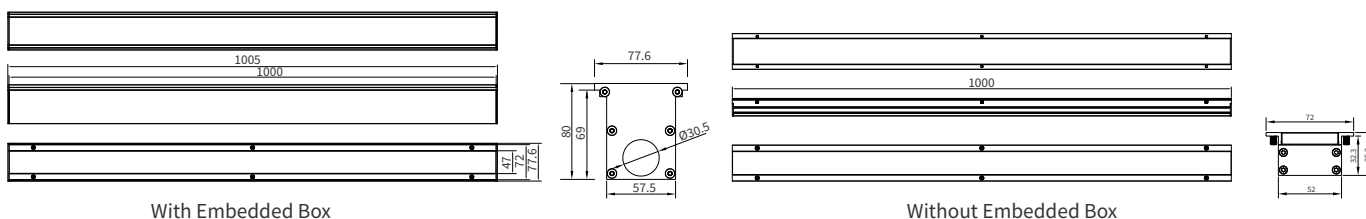

FEATURES

LED QUANTITY	24Led/mtr
FINISH	6063-T5 Aluminum
WORKING VOLTAGE	24 Vdc
RATED POWER	24W/mtr
BEAM ANGLE	8°x8°, 15°x15°, 30°x30°, 45°x45°, 60°x60°, 9°x50°, 10°x60°
DELIVERED OUTPUT	118lm @ 4000K
AVAILABLE LENGTH	500mm, 1000mm
MOUNTING	Recessed
OPTIC	Tempered glass
DIMENSIONS	500/1000(L) x 52(W)
OPERATION TEMP	-5° C - +50° C
STORAGE TEMP	-20° C - +60° C
WEIGHT	3.70kg/mtr
LAMP LIFE	50000 hrs
BODY COLOR	Black, Grey, Custom
CONTROL	On/Off, Dali, 1-10V

DIMENSION

ORDERING LOGIC

PRODUCT	OPTIC	COLOR TEMPARTURE	VOLTAGE	FIXTURE LENGTH	BODY COLOR	CUSTOM
LRO24	8	- 8° x 8° (CT27)	24 - 24VDC	500 - 500mm (12 LEDES)	BK - BLACK	XX
	15	- 5° x 15° (CT30)		1000 - 1000mm (24LEDES)	GR - GREY	
	30	- 30° x 30° (CT40)		XX - CUSTOM	XX - CUSTOM	
	45	- 45° x 45° (CTXX)		CUSTOM		
	60	- 60° x 60°				
	9x50	- 9° x 50°				
	10x60	- 10° x 60°				
	XX	- CUSTOM				