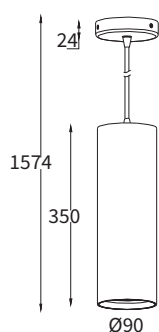

### FEATURES

MATERIAL	Aluminum
FINISH	Black, Grey, White
RATED POWER	43W
WORKING VOLTAGE	220-240V AC
RADIANCE ANGLE	Narrow, Medium, Wide, Super wide
MOUNTING	Ceiling Mounted
CONNECTION	Indoor rated connections
LAMP LIFE	50,000 Hrs
DIMENSIONS	Ø90 x 350mm
OPERATION TEMP	-20° C - +50° C
CONTROL	On/Off, Triac, 1-10V, Dali

### DIMENSIONS