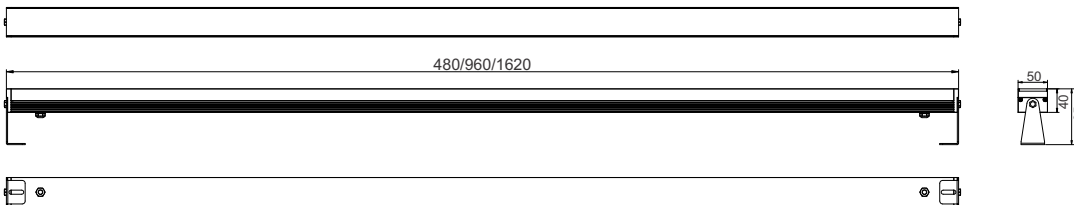

LINEAR PROJECTOR

LP SERIES

YYZ Linear projector series is a new solution for high brightness architectural outdoor illumination. It is made of varnished and anodized aluminum body, with stainless steel kicker baffle blades. The body of the fixture is adjustable and can be installed away from the mounting surface by tilting the brackets. The linear projector available in 480mm, 960mm & 1620mm lengths and can be customized as per project situation. This fixture is IP65-rated, UV resistant and designed to withstand outdoor element.

FEATURES

MATERIAL	Anodized aluminum
FINISH	Grey-RAL 9006/Custom
RATED POWER	0.1/0.3/1/3W per LED
WORKING VOLTAGE	230 V
LED QUANTITY	8Led(480mm), 16Led(960mm), 27Led(1620mm)
RADIANCE ANGLE	10°x41°
MOUNTING	Surface mounted
CONNECTION	Outdoor rated connections
LAMP LIFE	50,000 Hrs
DIMENSION	480/960/1620(L) x 50(W)
AVAILABLE LENGTH	480mm, 960mm, 1620mm
WEIGHT	3kg(480mm) / 5kg(960mm) / 8kg(1620mm)
OPERATING TEMP	-10° C - +50° C
STORAGE TEMP	-20° C - +60° C
CONTROL	On/Off
OPTIC	Tempered glass

ELECTRICAL DATA

POWER CONSUMPTION	0.1/0.3/1/3W
SUPPLY VOLTAGE	230 V
COLORS	2700K, 3000K, 3200K, 4200K, 5000K
CRI	80+
LUMEN	50lm-5832lm

DIMENSION

LP SERIES

ORDERING LOGIC

PRODUCT SERIES	MODEL	INPUT	COLOR TEMPERATURE	OPTICS	LED POWER	FINISH	WIRING	ACCESSORIES
LP - Linear Projector	M - 480mm(8LED) L - 960mm(16 LED) X - 1620mm(27 LED)	AC - 230Vac	(CT27) 2700K (CT30) 3000K (CT40) 4000K (CT50) 5000K (####) CUSTOM	EB - 10 X 41 (Elliptical)	0.1 - 0.1W/LED 0.3 - 0.3W/LED 1 - 1W/LED 3 - 3W/LED	GR - Grey-RAL 9006 xx - Custom	M - 2 Connectors T - 1 Connect I - 1 Pigtail + 1 Connector	GB - Glare Bales

Sample: LP-M-AC-CTXX-EB-0.1-GR-M-GB

MODEL	NO. OF LED	LED WATTAGE	DRIVING CURRENT	LUMEN
M - 480 mm	8	0.1	60mA	130
	8	0.3	100mA	290
	8	1	350mA	960
L - 960 mm	16	0.1	60mA	250
	16	0.3	100mA	575
	16	1	350mA	1920
	16	3	700mA	3456
X -1620 mm	27	0.1	60mA	420
	27	0.3	100mA	970
	27	1	350mA	3240
	27	3	700mA	5832