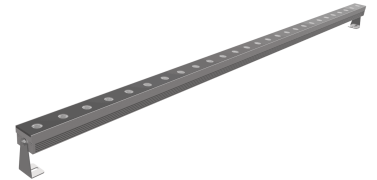

LINEAR PROJECTOR

LP SERIES

YYZ Linear projector series is a new solution for high brightness architectural outdoor illumination. It is made of varnished and anodized aluminum body, with stainless steel kicker baffle blades. The body of the fixture is adjustable and can be installed away from the mounting surface by tilting the brackets. The linear projector available in 480mm, 960mm & 1620mm lengths and can be customized as per project situation. This fixture is IP65-rated, UV resistant and designed to withstand outdoor element.

FEATURES

MATERIAL	Anodized aluminum
FINISH	Grey-RAL 9006/Custom
RATED POWER	0.1/0.3/1/3W per LED
WORKING VOLTAGE	230 V
LED QUANTITY	8Led(480mm), 16Led(960mm), 27Led(1620mm)
RADIANCE ANGLE	10°x41°
MOUNTING	Surface mounted
CONNECTION	Outdoor rated connections
LAMP LIFE	50,000 Hrs
DIMENSION	480/960/1620(L) x 50(W)
AVAILABLE LENGTH	480mm, 960mm, 1620mm
WEIGHT	3kg(480mm) / 5kg(960mm) / 8kg(1620mm)
OPERATING TEMP	-10° C - +50° C
STORAGE TEMP	-20° C - +60° C
CONTROL	On/Off
OPTIC	Tempered glass

ELECTRICAL DATA

POWER CONSUMPTION	0.1/0.3/1/3W
SUPPLY VOLTAGE	230 V
COLORS	2700K, 3000K, 3200K, 4200K, 5000K
CRI	80+
LUMEN	50lm-5832lm

DIMENSION

LP SERIES

ORDERING LOGIC

PRODUCT SERIES	MODEL	INPUT	COLOR TEMPERATURE	OPTICS	LED POWER	FINISH	WIRING	ACCESSORIES
LP - Linear Projector	M - 480mm(8LED) L - 960mm(16 LED) X - 1620mm(27 LED)	AC - 230Vac	(CT27) 2700K (CT30) 3000K (CT40) 4000K (CT50) 5000K (####) CUSTOM	EB - 10 X 41 (Elliptical)	0.1 - 0.1W/LED 0.3 - 0.3W/LED 1 - 1W/LED 3 - 3W/LED	GR - Grey-RAL 9006 xx - Custom	M - 2 Connectors T - 1 Connect I - 1 Pigtail + 1 Connector	GB - Glare Bales

Sample: LP-M-AC-CTXX-EB-0.1-GR-M-GB

MODEL	NO. OF LED	LED WATTAGE	DRIVING CURRENT	LUMEN
M - 480 mm	8	0.1	60mA	130
	8	0.3	100mA	290
	8	1	350mA	960
L - 960 mm	16	0.1	60mA	250
	16	0.3	100mA	575
	16	1	350mA	1920
	16	3	700mA	3456
X -1620 mm	27	0.1	60mA	420
	27	0.3	100mA	970
	27	1	350mA	3240
	27	3	700mA	5832