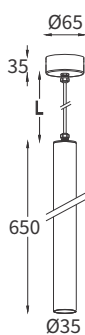

FEATURES

MATERIAL	Aluminum
FINISH	White, Black
RATED POWER	5/7W
WORKING VOLTAGE	220-240V 50/60Hz
RADIANCE ANGLE	Narrow, Wide
MOUNTING	Ceiling mounted
CONNECTION	Indoor rated connections
LAMP LIFE	50,000 Hrs
DIMENSION	Ø35 x 650mm
OPERATING TEMP	-20° C - +50° C
CONTROL	On/Off, Triac

BRIDGELUX/CREE
LED Quality

240 VOLTS
Working Voltage

5/7 W
Rated power

ELECTRICAL DATA

POWER CONSUMPTION	5/7W
SUPPLY VOLTAGE	220-240VAC
COLORS	2700K, 3000K, 4000K
CRI	90+
LUMEN	75lm/W

DIMENSIONS

ORDERING LOGIC

PRODUCT	CONTROL	WATTAGE	COLOR TEMPERATURE	VOLTAGE	BEAM ANGLE	FINISH	ACCESSORIES
MBA MONO	ON/OFF	5 - 5W	(CT27) 2700K	240VAC	N - Narrow	BL - Black	LSL - Linear Spread Lens
	TRIAC	7 - 7W	(CT30) 3000K		W - Wide	WH - White	SP - Spread Lens
			(CT40) 4000K			XX - Custom	OC - Opal Cylinder