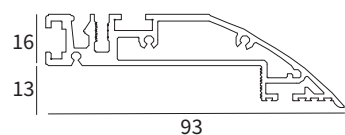

### FEATURES

FINISH	WHITE, SILVER, BLACK
WORKING CURRENT	750mA
RATED POWER	30W
RADIANCE ANGLE	15°/24°/36°
LAMP LIFE	50,000 HRS
MOUNTING	CEILING RECESSED
CONNECTION	INDOOR RATED CONNECTIONS
DIMENSIONS	Ø87 x 121mm
OPERATION TEMP	-20° C - +50° C
CONTROL	ON/OFF, 1-10V, DALI

### DIMENSIONS

**PROFILE**