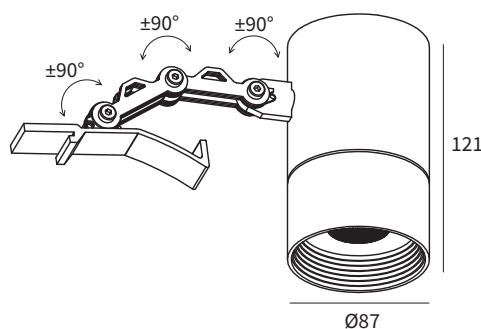

### FEATURES

FINISH	WHITE, SILVER, BLACK
WORKING CURRENT	750mA
RATED POWER	30W
RADIANCE ANGLE	15°/24°/36°
LAMP LIFE	50,000 HRS
MOUNTING	CEILING RECESSED
CONNECTION	INDOOR RATED CONNECTIONS
DIMENSIONS	Ø87 x 121mm
OPERATION TEMP	-20° C - +50° C
CONTROL	ON/OFF, 1-10V, DALI

### DIMENSIONS

**PROFILE**