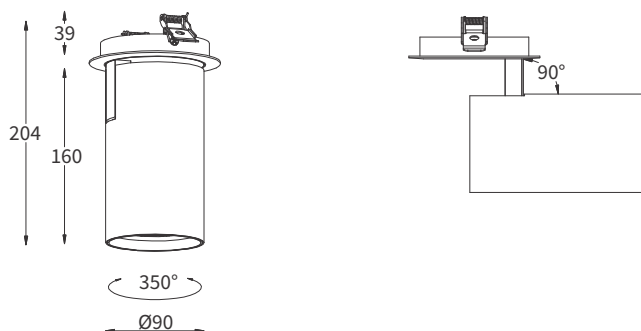

### FEATURES

MATERIAL	Aluminum
TRIM FINISH	Black, Grey, White
RATED POWER	28/36W
WORKING VOLTAGE	220-240V 50/60Hz
RADIANCE ANGLE	Narrow, Medium, Wide, Ultra wide
MOUNTING	Ceiling recessed
CONNECTION	Indoor rated connections
LAMP LIFE	50,000 Hrs
DIMENSION	Ø90 x 204mm (Cutout Ø105mm, Height 50mm)
OPERATING TEMP	-20° C - +50° C
CONTROL	On/Off, Triac, 1-10V, Dali

### DIMENSIONS