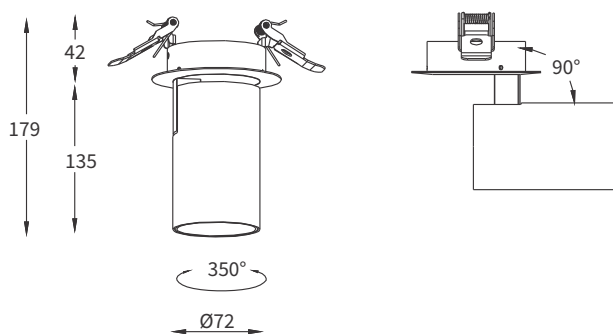

### FEATURES

MATERIAL	Aluminum
TRIM FINISH	Black, Grey, White
RATED POWER	15/20W
WORKING VOLTAGE	220-240V 50/60Hz
RADIANCE ANGLE	Narrow, Medium, Wide, Ultra wide
MOUNTING	Ceiling recessed
CONNECTION	Indoor rated connections
LAMP LIFE	50,000 Hrs
DIMENSION	Ø72 x 179mm (Cutout Ø90mm, Height 50mm)
OPERATING TEMP	-20° C - +50° C
CONTROL	On/Off, Triac, 1-10V, Dali

### DIMENSIONS