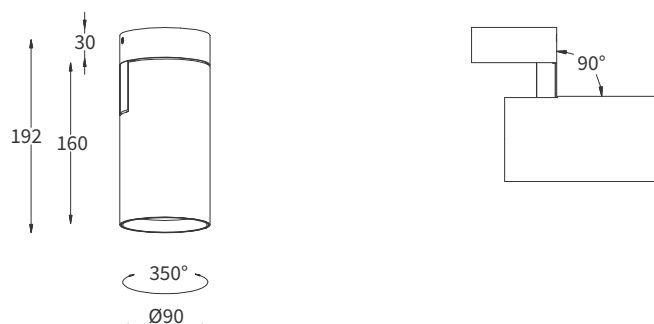

DIMENSIONS

ORDERING LOGIC

PRODUCT	CONTROL	WATTAGE	COLOR TEMPERATURE	VOLTAGE	BEAM ANGLE	FINISH	ACCESSORIES
MRD SM-28	ON/OFF TRIAC	28 - 28W	(CT27)	2700K	N - Narrow M - Medium W - Wide UW - Ultra wide	BL - Black	HCL - Honey Combo Louver
			(CT30)	3000K		GR - Grey	LSL - Linear Spread Lens
			(CT35)	3500K		WH - White	WWV - Wall Washer Visor
			(CT40)	4000K			SP - Spread Lens
							BD - Barn Doors

Sample: MRD SM-28 - ON/OFF - 28 - CT27 - 240 - N - BL - HCL - XX

Honeycomb Linear spread lens Wall washer visor Spread lens Barn doors