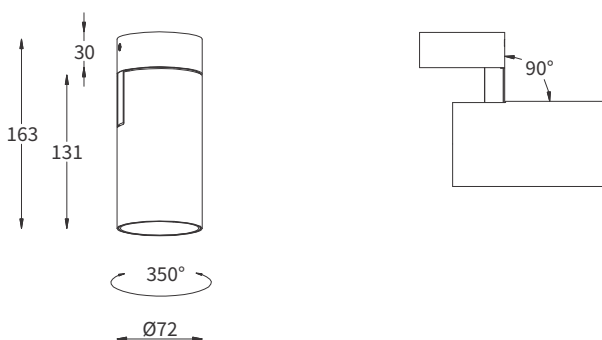

FEATURES

MATERIAL	Aluminum
TRIM FINISH	Black, Grey, White
RATED POWER	15/20W
WORKING VOLTAGE	220-240V 50/60Hz
RADIANCE ANGLE	Narrow, Medium, Wide, Ultra wide
MOUNTING	Surface mounted
CONNECTION	Indoor rated connections
LAMP LIFE	50,000 Hrs
DIMENSION	Ø72 x 163mm
OPERATING TEMP	-20° C - +50° C
CONTROL	On/Off, Triac

ORDERING LOGIC

PRODUCT	CONTROL	WATTAGE	COLOR TEMPERATURE	VOLTAGE	BEAM ANGLE	FINISH	ACCESSORIES
MRD SM-15	ON/OFF	15 - 15W	(CT27) 2700K	240VAC	N - Narrow	BL - Black	HCL - Honey Combo Louver
MRD SM-20	TRIAC	20 - 20W	(CT30) 3000K		M - Medium	GR - Grey	LSL - Linear Spread Lens
			(CT35) 3500K		W - Wide	WH - White	WWV - Wall Washer Visor
			(CT40) 4000K		UW - Ultra wide		SP - Spread Lens
							BD - Barn Doors

Sample: MRD SM-15 - ON/OFF - 15 - CT27 - 240 - N - BL - HCL - XX

Honeycomb
 Linear spread lens
 Wall washer visor
 Spread lens
 Barn doors