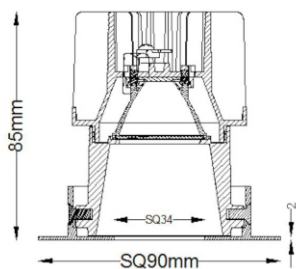

### FEATURES

MATERIAL	Die-cast aluminum
FINISH	White, Black
RATED POWER	15W
WORKING VOLTAGE	220-240V AC
INPUT CURRENT & VOLTAGE	350mA
RADIANCE ANGLE	15°, 23°, 36°, 50°
MOUNTING	Ceiling recessed
CONNECTION	Indoor rated connections
LAMP LIFE	50,000 Hrs
DIMENSION	90x90mm(Cutout 75x75mm)
OPERATING TEMP	-20° C - +50° C
CONTROL	On/Off, Triac, 1-10V, Dali

### DIMENSIONS

**ACCESSORIES**