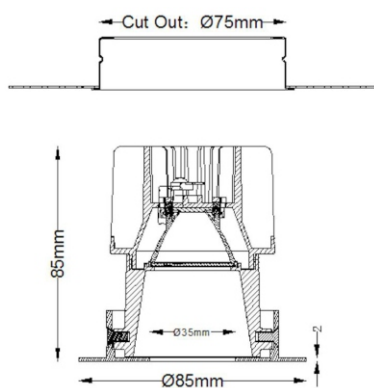

FEATURES

MATERIAL	Die-cast aluminum
FINISH	White, Black
RATED POWER	15W
WORKING VOLTAGE	220-240V AC
INPUT CURRENT & VOLTAGE	350mA
RADIANCE ANGLE	15°, 23°, 36°, 50°
MOUNTING	Ceiling recessed
CONNECTION	Indoor rated connections
LAMP LIFE	50,000 Hrs
DIMENSION	Ø85x85mm(Cutout Ø75mm)
OPERATING TEMP	-20° C - +50° C
CONTROL	On/Off, Triac, 1-10V, Dali

DIMENSIONS

ACCESSORIES

ORDERING LOGIC

PRODUCT	WATTAGE	COLOR TEMPERATURE	CONTROL	IP RATING	VOLTAGE	BEAM ANGLE	FINISH	ACCESSORIES	
PAZ-PH-RD-FX-FT	15 - 15W	(CT27)	2700K	ND - ON/OFF	20 - IP20	240 - 240VAC	15 - 15°	WH - White	XX - XXX
		(CT30)	3000K	DA - DALI	54 - IP54		24 - 24°	BK - Black	
		(CT40)	4000K	AN - 1-10V			36 - 36°		
		(CTWD)	3000-2000K	TR - TRIAC			50 - 50°		