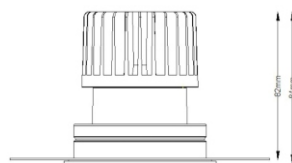

FEATURES

MATERIAL	Die-cast aluminum
FINISH	White, Black
RATED POWER	15W
WORKING VOLTAGE	220-240V AC
INPUT CURRENT & VOLTAGE	350mA
RADIANCE ANGLE	15°, 23°, 36°, 50°
MOUNTING	Ceiling recessed
CONNECTION	Indoor rated connections
LAMP LIFE	50,000 Hrs
DIMENSION	Ø85x85mm(Cutout Ø75mm)
OPERATING TEMP	-20° C - +50° C
CONTROL	On/Off, Triac, 1-10V, Dali

DIMENSIONS

ACCESSORIES

ORDERING LOGIC

PRODUCT	WATTAGE	COLOR TEMPERATURE	CONTROL	IP RATING	VOLTAGE	BEAM ANGLE	FINISH	ACCESSORIES	
PAZ-PH-RD-FX-FT	15 - 15W	(CT27)	2700K	ND - ON/OFF	20 - IP20	240 - 240VAC	15 - 15°	WH - White	XX - XXX
		(CT30)	3000K	DA - DALI	54 - IP54		24 - 24°	BK - Black	
		(CT40)	4000K	AN - 1-10V			36 - 36°		
		(CTWD)	3000-2000K	TR - TRIAC			50 - 50°		