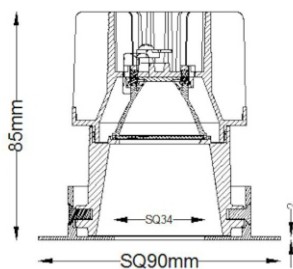

FEATURES

MATERIAL	Die-cast aluminum
FINISH	White, Black
RATED POWER	15W
WORKING VOLTAGE	220-240V AC
INPUT CURRENT & VOLTAGE	350mA
RADIANCE ANGLE	15°, 23°, 36°, 50°
MOUNTING	Ceiling recessed
CONNECTION	Indoor rated connections
LAMP LIFE	50,000 Hrs
DIMENSION	90x90mm(Cutout 75x75mm)
OPERATING TEMP	-20° C - +50° C
CONTROL	On/Off, Triac, 1-10V, Dali

DIMENSIONS

ACCESSORIES

ORDERING LOGIC

PRODUCT	WATTAGE	COLOR TEMPERATURE		CONTROL		IP RATING		VOLTAGE	BEAM ANGLE		FINISH		ACCESSORIES						
PAZ-PH-SQ-FX-FT	15 - 15W	(CT27)	2700K	ND	-	ON/OFF	20	-	240 - 240VAC	15	-	15°	WH	-	White	XX	-	XXX	
		(CT30)	3000K	DA	-	DALI	54	-		IP54	24	-	24°	BK	-				Black
		(CT40)	4000K	AN	-	1-10V					36	-	36°						
		(CTWD)	3000-2000K	TR	-	TRIAC					50	-	50°						