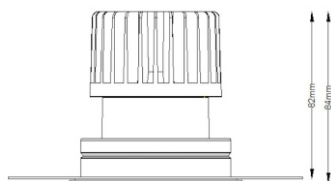

DIMENSIONS

ACCESSORIES

ORDERING LOGIC

PRODUCT	WATTAGE	COLOR TEMPERATURE		CONTROL		IP RATING		VOLTAGE	BEAM ANGLE		FINISH		ACCESSORIES						
PAZ-PH-SQ-FX-FT	15 - 15W	(CT27)	2700K	ND	-	ON/OFF	20	-	240 - 240VAC	15	-	15°	WH	-	White	XX	-	XXX	
		(CT30)	3000K	DA	-	DALI	54	-		IP54	24	-	24°	BK	-				Black
		(CT40)	4000K	AN	-	1-10V					36	-	36°						
		(CTWD)	3000-2000K	TR	-	TRIAC					50	-	50°						

Sample: PAZ-PH-SQ-FX-FT - 15 - CT27 - ND - 20 - 240 - 15 - WH - XX