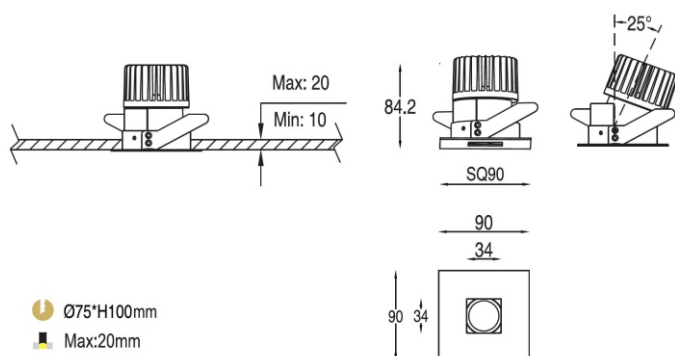

FEATURES

MATERIAL	Die-cast aluminum
FINISH	White, Black
RATED POWER	15W
WORKING VOLTAGE	220-240V AC
INPUT CURRENT & VOLTAGE	350mA
RADIANCE ANGLE	15°, 23°, 34°, 50°
MOUNTING	Ceiling recessed
CONNECTION	Indoor rated connections
LAMP LIFE	50,000 Hrs
DIMENSION	Ø85x85mm(Cutout Ø75mm)
OPERATING TEMP	-20° C - +50° C
CONTROL	On/Off, Triac, 1-10V, Dali

DIMENSIONS

ORDERING LOGIC

PRODUCT	WATTAGE	COLOR TEMPERATURE	CONTROL	IP RATING	VOLTAGE	BEAM ANGLE	FINISH	ACCESSORIES
PAZ-PH-SQ-AD	15 - 15W	(CT27)	2700K	ND - ON/OFF	240 - 240VAC	15 - 15°	WH - White	XX - XXX
		(CT30)	3000K	DA - DALI		23 - 23°	BK - Black	
		(CT35)	3500K	AN - 1-10V		34 - 34°		
		(CT40)	4000K	TR - TRIAC		50 - 50°		