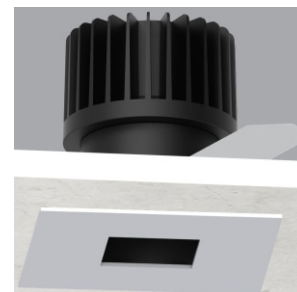

PLATZ-PINHOLE SQUARE FIXED

PAZ-PH-SQ-FX

Mono IP20/54

YYZ Platz LED recessed downlights provides the perfect combination of efficiency, light comfort, and design, without compromising on lighting performance. It is made of die-cast aluminum coated with white electrostatic powder which provide excellent heat sink, equipped with anti-glare optical diffuser.

FEATURES

MATERIAL	Die-cast aluminum
FINISH	White, Black
RATED POWER	15W
WORKING VOLTAGE	220-240V AC
INPUT CURRENT & VOLTAGE	350mA
RADIANCE ANGLE	15°, 23°, 34°, 50°
MOUNTING	Ceiling recessed
CONNECTION	Indoor rated connections
LAMP LIFE	50,000 Hrs
DIMENSION	Ø85x85mm(Cutout Ø75mm)
OPERATING TEMP	-20° C - +50° C
CONTROL	On/Off, Triac, 1-10V, Dali