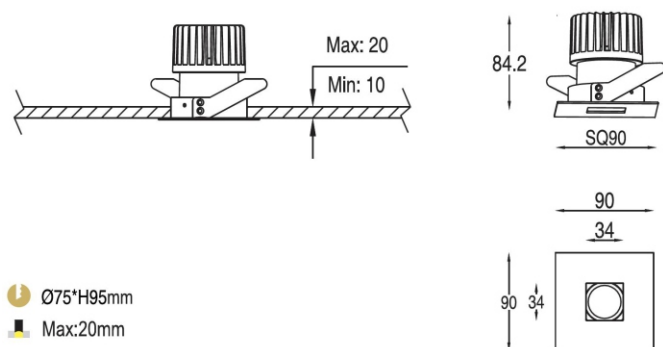

FEATURES

MATERIAL	Die-cast aluminum
FINISH	White, Black
RATED POWER	15W
WORKING VOLTAGE	220-240V AC
INPUT CURRENT & VOLTAGE	350mA
RADIANCE ANGLE	15°, 23°, 34°, 50°
MOUNTING	Ceiling recessed
CONNECTION	Indoor rated connections
LAMP LIFE	50,000 Hrs
DIMENSION	Ø85x85mm(Cutout Ø75mm)
OPERATING TEMP	-20° C - +50° C
CONTROL	On/Off, Triac, 1-10V, Dali

DIMENSIONS

ORDERING LOGIC

PRODUCT	WATTAGE	COLOR TEMPERATURE		CONTROL		IP RATING		VOLTAGE	BEAM ANGLE		FINISH		ACCESSORIES						
PAZ-PH-SQ-FX	15 - 15W	(CT27)	2700K	ND	-	ON/OFF	20	-	240 - 240VAC	15	-	15°	WH	-	White	XX	-	XXX	
		(CT30)	3000K	DA	-	DALI	54	-		IP54	23	-	23°	BK	-				Black
		(CT35)	3500K	AN	-	1-10V					34	-	34°						
		(CT40)	4000K	TR	-	TRIAC					50	-	50°						