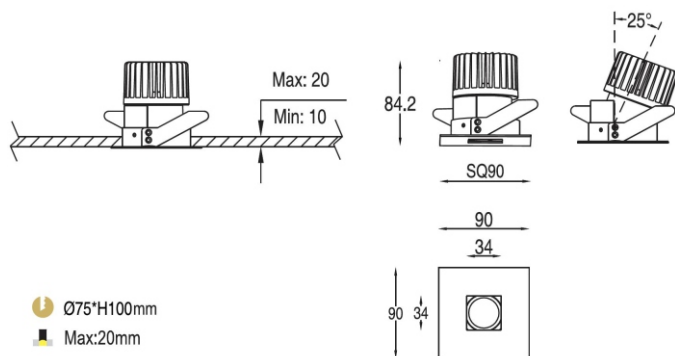

FEATURES

MATERIAL	Die-cast aluminum
FINISH	White, Black
RATED POWER	10W
WORKING VOLTAGE	220-240V AC
INPUT CURRENT & VOLTAGE	250mA
RADIANCE ANGLE	15°, 23°, 34°, 50°
MOUNTING	Ceiling recessed
CONNECTION	Indoor rated connections
LAMP LIFE	50,000 Hrs
DIMENSION	Ø85x85mm(Cutout Ø75mm)
OPERATING TEMP	-20° C - +50° C
CONTROL	On/Off, Triac, 1-10V, Dali

DIMENSIONS

ORDERING LOGIC

PRODUCT	WATTAGE	COLOR TEMPERATURE	CONTROL	IP RATING	VOLTAGE	BEAM ANGLE	FINISH	ACCESSORIES	
PAZ-PH-SQ-FX	10 - 10W	(CT27)	2700K	ND - ON/OFF	20 - IP20	240 - 240VAC	15 - 15°	WH - White	XX - XXX
		(CT30)	3000K	DA - DALI	44 - IP44		23 - 23°	BK - Black	
		(CT35)	3500K	AN - 1-10V			34 - 34°		
		(CT40)	4000K	TR - TRIAC			50 - 50°		