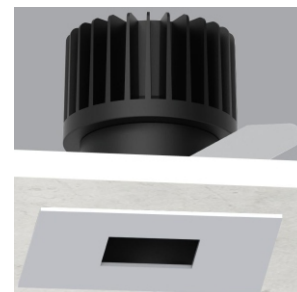

# PLATZ-PINHOLE SQUARE FIXED

## PAZ-PH-SQ-FX

**Mono** IP20/54

YYZ Platz LED recessed downlights provides the perfect combination of efficiency, light comfort, and design, without compromising on lighting performance. It is made of die-cast aluminum coated with white electrostatic powder which provide excellent heat sink, equipped with anti-glare optical diffuser.

### FEATURES

MATERIAL	Die-cast aluminum
FINISH	White, Black
RATED POWER	10W
WORKING VOLTAGE	220-240V AC
INPUT CURRENT & VOLTAGE	250mA
RADIANCE ANGLE	15°, 23°, 34°, 50°
MOUNTING	Ceiling recessed
CONNECTION	Indoor rated connections
LAMP LIFE	50,000 Hrs
DIMENSION	Ø85x85mm(Cutout Ø75mm)
OPERATING TEMP	-20° C - +50° C
CONTROL	On/Off, Triac, 1-10V, Dali