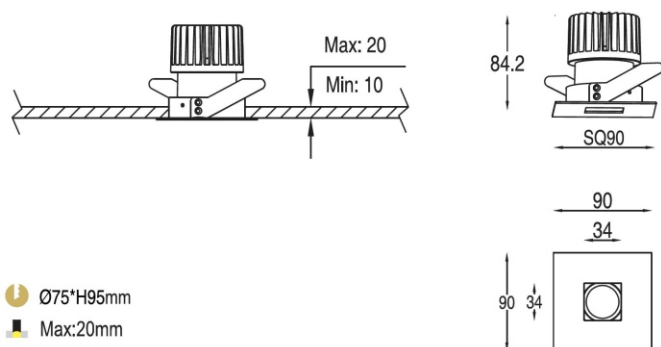

### FEATURES

MATERIAL	Die-cast aluminum
FINISH	White, Black
RATED POWER	10W
WORKING VOLTAGE	220-240V AC
INPUT CURRENT & VOLTAGE	250mA
RADIANCE ANGLE	15°, 23°, 34°, 50°
MOUNTING	Ceiling recessed
CONNECTION	Indoor rated connections
LAMP LIFE	50,000 Hrs
DIMENSION	Ø85x85mm(Cutout Ø75mm)
OPERATING TEMP	-20° C - +50° C
CONTROL	On/Off, Triac, 1-10V, Dali

### DIMENSIONS