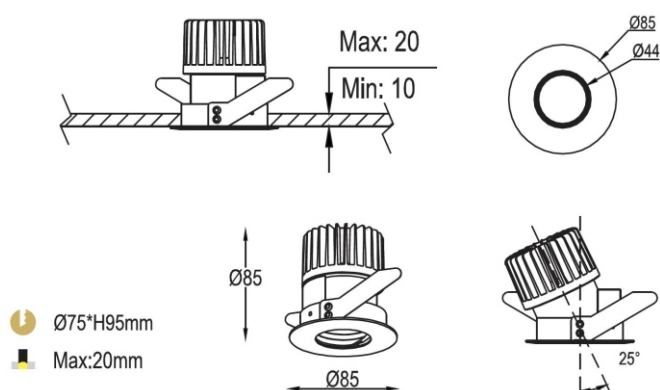

FEATURES

MATERIAL	Die-cast aluminum
FINISH	White, Black
RATED POWER	10W
WORKING VOLTAGE	220-240V AC
INPUT CURRENT & VOLTAGE	250mA
RADIANCE ANGLE	15°, 23°, 34°, 50°
MOUNTING	Ceiling recessed
CONNECTION	Indoor rated connections
LAMP LIFE	50,000 Hrs
DIMENSION	Ø85x85mm(Cutout Ø75mm)
OPERATING TEMP	-20° C - +50° C
CONTROL	On/Off, Triac, 1-10V, Dali

DIMENSIONS

ORDERING LOGIC

PRODUCT	WATTAGE	COLOR TEMPERATURE	CONTROL	IP RATING	VOLTAGE	BEAM ANGLE	FINISH	ACCESSORIES	
PAZ-PH-RD-AD	10 - 10W	(CT27)	2700K	ND - ON/OFF	20 - IP20	240 - 240VAC	15 - 15°	WH - White	XX - XXX
		(CT30)	3000K	DA - DALI	44 - IP44		23 - 23°	BK - Black	
		(CT35)	3500K	AN - 1-10V			34 - 34°		
		(CT40)	4000K	TR - TRIAC			50 - 50°		