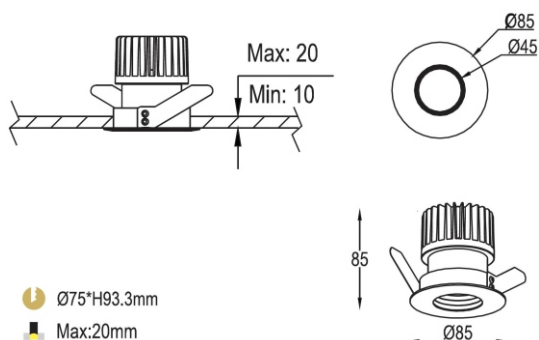

FEATURES

MATERIAL	Die-cast aluminum
FINISH	White, Black
RATED POWER	10W
WORKING VOLTAGE	220-240V AC
INPUT CURRENT & VOLTAGE	250mA
RADIANCE ANGLE	15°, 23°, 34°, 50°
MOUNTING	Ceiling recessed
CONNECTION	Indoor rated connections
LAMP LIFE	50,000 Hrs
DIMENSION	Ø85x85mm(Cutout Ø75mm)
OPERATING TEMP	-20° C - +50° C
CONTROL	On/Off, Triac, 1-10V, Dali

DIMENSIONS

ORDERING LOGIC

PRODUCT	WATTAGE	COLOR TEMPERATURE	CONTROL	IP RATING	VOLTAGE	BEAM ANGLE	FINISH	ACCESSORIES	
PAZ-PH-RD-FX	10 - 10W	(CT27)	2700K	ND - ON/OFF	20 - IP20	240 - 240VAC	15 - 15°	WH - White	XX - XXX
		(CT30)	3000K	DA - DALI	54 - IP54		23 - 23°	BK - Black	
		(CT35)	3500K	AN - 1-10V			34 - 34°		
		(CT40)	4000K	TR - TRIAC			50 - 50°		