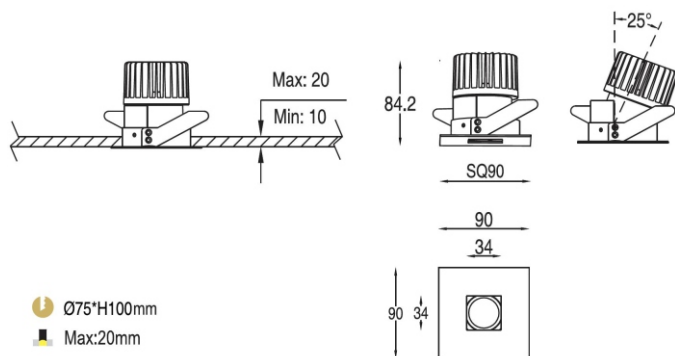

### FEATURES

MATERIAL	Die-cast aluminum
FINISH	White, Black
RATED POWER	7W
WORKING VOLTAGE	220-240V AC
INPUT CURRENT & VOLTAGE	180mA
RADIANCE ANGLE	15°, 23°, 34°, 50°
MOUNTING	Ceiling recessed
CONNECTION	Indoor rated connections
LAMP LIFE	50,000 Hrs
DIMENSION	Ø85x85mm(Cutout Ø75mm)
OPERATING TEMP	-20° C - +50° C
CONTROL	On/Off, Triac, 1-10V, Dali

### DIMENSIONS