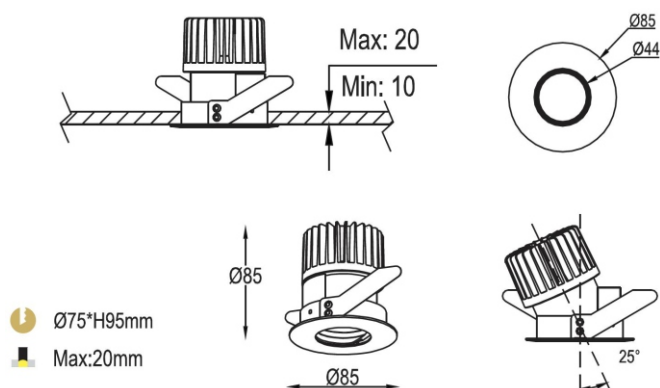

FEATURES

MATERIAL	Die-cast aluminum
FINISH	White, Black
RATED POWER	7W
WORKING VOLTAGE	220-240V AC
INPUT CURRENT & VOLTAGE	180mA
RADIANCE ANGLE	15°, 23°, 34°, 50°
MOUNTING	Ceiling recessed
CONNECTION	Indoor rated connections
LAMP LIFE	50,000 Hrs
DIMENSION	Ø85x85mm(Cutout Ø75mm)
OPERATING TEMP	-20° C - +50° C
CONTROL	On/Off, Triac, 1-10V, Dali

DIMENSIONS

ORDERING LOGIC

PRODUCT	WATTAGE	COLOR TEMPERATURE	CONTROL	IP RATING	VOLTAGE	BEAM ANGLE	FINISH	ACCESSORIES	
PAZ-PH-RD-AD	7 - 7W	(CT27)	2700K	ND - ON/OFF	20 - IP20	240 - 240VAC	15 - 15°	WH - White	XX - XXX
		(CT30)	3000K	DA - DALI	44 - IP44		23 - 23°	BK - Black	
		(CT35)	3500K	AN - 1-10V			34 - 34°		
		(CT40)	4000K	TR - TRIAC			50 - 50°		