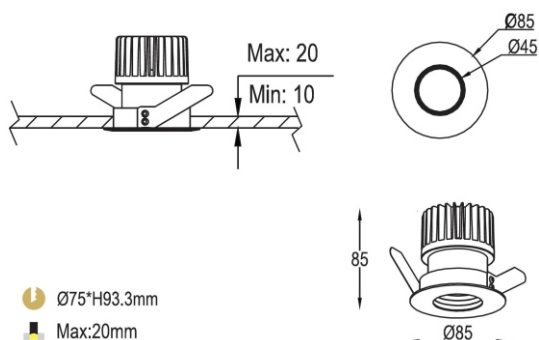

FEATURES

MATERIAL	Die-cast aluminum
FINISH	White, Black
RATED POWER	7W
WORKING VOLTAGE	220-240V AC
INPUT CURRENT & VOLTAGE	180mA
RADIANCE ANGLE	15°, 23°, 34°, 50°
MOUNTING	Ceiling recessed
CONNECTION	Indoor rated connections
LAMP LIFE	50,000 Hrs
DIMENSION	Ø85x85mm(Cutout Ø75mm)
OPERATING TEMP	-20° C - +50° C
CONTROL	On/Off, Triac, 1-10V, Dali

DIMENSIONS

ORDERING LOGIC

PRODUCT	WATTAGE	COLOR TEMPERATURE	CONTROL	IP RATING	VOLTAGE	BEAM ANGLE	FINISH	ACCESSORIES	
PAZ-PH-RD-FX	7 - 7W	(CT27)	2700K	ND - ON/OFF	20 - IP20	240 - 240VAC	15 - 15°	WH - White	XX - XXX
		(CT30)	3000K	DA - DALI	54 - IP54		23 - 23°	BK - Black	
		(CT35)	3500K	AN - 1-10V			34 - 34°		
		(CT40)	4000K	TR - TRIAC			50 - 50°		