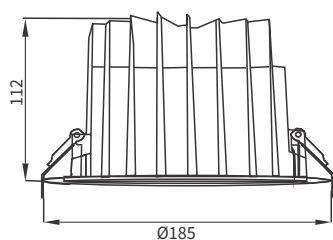

### FEATURES

MATERIAL	Aluminum
FINISH	White
RATED POWER	32W
WORKING VOLTAGE	100-240V 50/60Hz
RADIANCE ANGLE	55°
MOUNTING	Ceiling recessed
CONNECTION	Indoor & Outdoor rated connections
LAMP LIFE	50,000 Hrs
DIMENSION	Ø185x112mm(Cutout Ø150mm)
OPERATING TEMP	-20° C - +50° C
CONTROL	On/Off, Triac, 1-10V

### DIMENSIONS