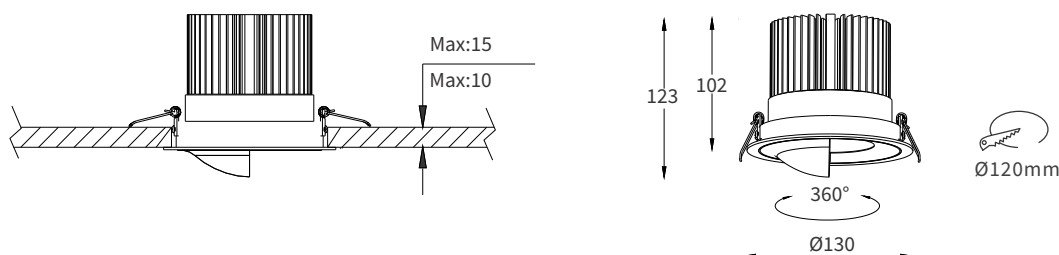

## OPA WW

Mono IP20 CE

YYZ Opera wall washer series products adopt the best technique of heat conduction, equip with heat resisting optic parts. This particular luminaire is available in different optics that will focus the beam of light precisely on particular details or objects in home, shops or offices. This fitting with high power and excellent illuminance is available in black and white finishes.

### FEATURES

|                 |                              |
|-----------------|------------------------------|
| MATERIAL        | Aluminum                     |
| FINISH          | White, Black                 |
| RATED POWER     | 20/28W                       |
| WORKING VOLTAGE | 220-240V 50/60Hz             |
| LED QUANTITY    | 1 LED                        |
| RADIANCE ANGLE  | Asymmetrical                 |
| MOUNTING        | Ceiling recessed             |
| CONNECTION      | Indoor rated connections     |
| LAMP LIFE       | 50,000 Hrs                   |
| DIMENSION       | Ø130 x 123mm (Cutout Ø120mm) |
| OPERATING TEMP  | -20° C - +50° C              |
| STORAGE TEMP    | -20° C - +60° C              |
| CONTROL         | On/Off, Triac, 1-10V, Dali   |

### DIMENSIONS