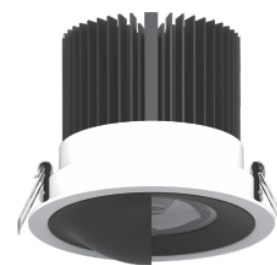

## OPA WW

Mono IP20 CE

YYZ Opera wall washer series products adopt the best technique of heat conduction, equip with heat resisting optic parts. This particular luminaire is available in different optics that will focus the beam of light precisely on particular details or objects in home, shops or offices. This fitting with high power and excellent illuminance is available in black and white finishes.

### FEATURES

|                 |                              |
|-----------------|------------------------------|
| MATERIAL        | Aluminum                     |
| FINISH          | White, Black                 |
| RATED POWER     | 20/28W                       |
| WORKING VOLTAGE | 220-240V 50/60Hz             |
| LED QUANTITY    | 1 LED                        |
| RADIANCE ANGLE  | Asymmetrical                 |
| MOUNTING        | Ceiling recessed             |
| CONNECTION      | Indoor rated connections     |
| LAMP LIFE       | 50,000 Hrs                   |
| DIMENSION       | Ø130 x 123mm (Cutout Ø120mm) |
| OPERATING TEMP  | -20° C - +50° C              |
| STORAGE TEMP    | -20° C - +60° C              |
| CONTROL         | On/Off, Triac, 1-10V, Dali   |