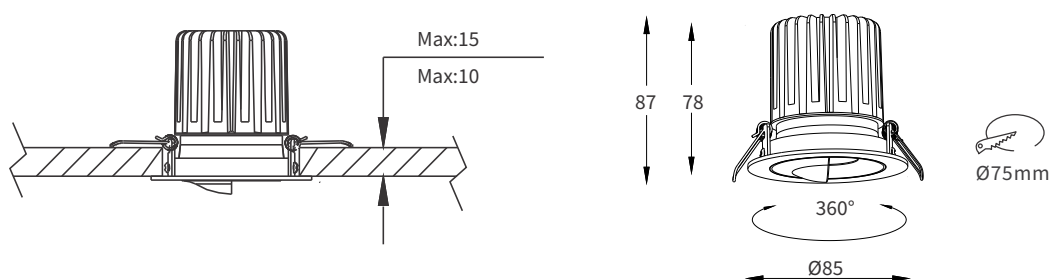

OPERA WALLWASHER

OPA WW

Mono IP20 **CE**

YYZ Opera wall washer series products adopt the best technique of heat conduction, equip with heat resisting optic parts. This particular luminaire is available in different optics that will focus the beam of light precisely on particular details or objects in home, shops or offices. This fitting with high power and excellent illuminance is available in black and white finishes.

FEATURES

MATERIAL	Aluminum
FINISH	White, Black
RATED POWER	7/10/15W
WORKING VOLTAGE	220-240V 50/60Hz
LED QUANTITY	1 LED
RADIANCE ANGLE	Asymmetrical
MOUNTING	Ceiling recessed
CONNECTION	Indoor rated connections
LAMP LIFE	50,000 Hrs
DIMENSION	Ø85 x 87mm (Cutout Ø75mm)
OPERATING TEMP	-20° C - +50° C
STORAGE TEMP	-20° C - +60° C
CONTROL	On/Off, Triac, 1-10V, Dali

ORDERING LOGIC

PRODUCT	CONTROL	WATTAGE	COLOR TEMPERATURE	VOLTAGE	BEAM ANGLE	FINISH	CUSTOM
OPA WW	ON/OFF	7 - 7W	(CT27)	240VAC	AS - Asymmetrical	BL - Black	xx
	TRIAC	10 - 10W	(CT30)			WH - White	
	1-10V	15 - 15W	(CT35)				
	DALI		(CT40)				