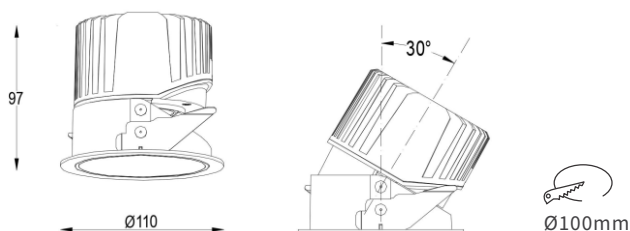

### FEATURES

MATERIAL	Aluminum
FINISH	White, Black
RATED POWER	25W
WORKING VOLTAGE	220-240V 50/60Hz
RADIANCE ANGLE	18°, 25°, 36°
MOUNTING	Ceiling recessed
CONNECTION	Indoor rated connections
LAMP LIFE	50,000 Hrs
DIMENSION	Ø110 x 97mm (Cutout Ø100mm)
OPERATING TEMP	-20° C - +50° C
CONTROL	On/Off, Triac, 1-10V, Dali
OPTIC	Optical PC Lens + Anti-glare reflector

### DIMENSIONS