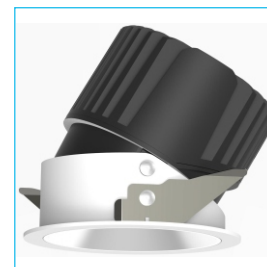

# OPERA ANTIGLARE ADJUSTABLE DOWN LIGHT

## OPA AGA

Mono IP20 CE

YYZ Opera antiglare downlights features glare free UGR<12 with various beam angle which is suited for general lighting. The great variety of possible light sources, even the latest generation of LED, combined with the availability of a wide range of accessories, makes this family of products particularly suitable for any type of application, from commercial premises and offices to typical residential environments or highly professional facilities such as museum exhibitions.

### FEATURES

MATERIAL	Aluminum
FINISH	White, Black
RATED POWER	25W
WORKING VOLTAGE	220-240V 50/60Hz
RADIANCE ANGLE	18°, 25°, 36°
MOUNTING	Ceiling recessed
CONNECTION	Indoor rated connections
LAMP LIFE	50,000 Hrs
DIMENSION	Ø110 x 97mm (Cutout Ø100mm)
OPERATING TEMP	-20° C - +50° C
CONTROL	On/Off, Triac, 1-10V, Dali
OPTIC	Optical PC Lens + Anti-glare reflector