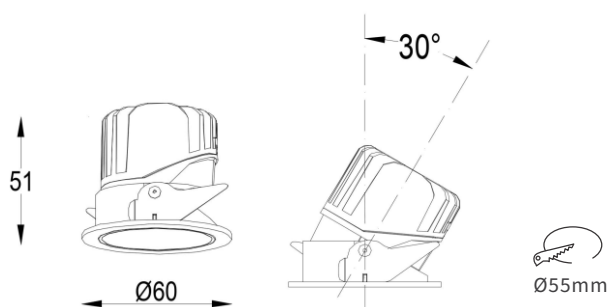

### FEATURES

MATERIAL	Aluminum
FINISH	White, Black
RATED POWER	7W
WORKING VOLTAGE	220-240V 50/60Hz
RADIANCE ANGLE	18°, 25°, 36°
MOUNTING	Ceiling recessed
CONNECTION	Indoor rated connections
LAMP LIFE	50,000 Hrs
DIMENSION	Ø60 x 51mm (Cutout Ø55mm)
OPERATING TEMP	-20° C - +50° C
CONTROL	On/Off, Triac, 1-10V, Dali
OPTIC	Optical PC Lens + Anti-glare reflector

### DIMENSIONS