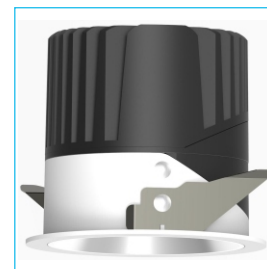

## OPA AG

Mono IP20 CE

YYZ Opera antiglare downlights features glare free UGR<12 with various beam angle which is suited for general lighting. The great variety of possible light sources, even the latest generation of LED, combined with the availability of a wide range of accessories, makes this family of products particularly suitable for any type of application, from commercial premises and offices to typical residential environments or highly professional facilities such as museum exhibitions.

### FEATURES

MATERIAL	Aluminum
FINISH	White, Black
RATED POWER	25W
WORKING VOLTAGE	220-240V 50/60Hz
RADIANCE ANGLE	18°, 25°, 36°
MOUNTING	Ceiling recessed
CONNECTION	Indoor rated connections
LAMP LIFE	50,000 Hrs
DIMENSION	Ø110 x 97mm (Cutout Ø100mm)
OPERATING TEMP	-20° C - +50° C
CONTROL	On/Off, Triac, 1-10V, Dali
OPTIC	Optical PC Lens + Anti-glare reflector