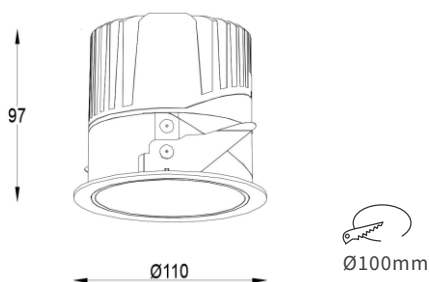

### FEATURES

MATERIAL	Aluminum
FINISH	White, Black
RATED POWER	25W
WORKING VOLTAGE	220-240V 50/60Hz
RADIANCE ANGLE	18°, 25°, 36°
MOUNTING	Ceiling recessed
CONNECTION	Indoor rated connections
LAMP LIFE	50,000 Hrs
DIMENSION	Ø110 x 97mm (Cutout Ø100mm)
OPERATING TEMP	-20° C - +50° C
CONTROL	On/Off, Triac, 1-10V, Dali
OPTIC	Optical PC Lens + Anti-glare reflector

### DIMENSIONS