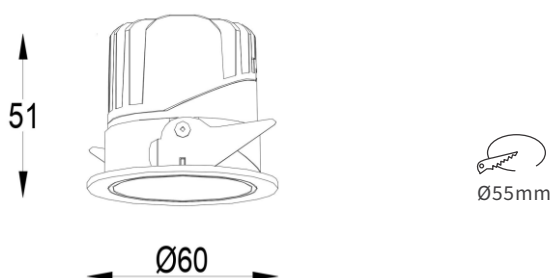

FEATURES

MATERIAL	Aluminum
FINISH	White, Black
RATED POWER	7W
WORKING VOLTAGE	220-240V 50/60Hz
RADIANCE ANGLE	18°, 25°, 36°
MOUNTING	Ceiling recessed
CONNECTION	Indoor rated connections
LAMP LIFE	50,000 Hrs
DIMENSION	Ø60 x 51mm (Cutout Ø55mm)
OPERATING TEMP	-20° C - +50° C
CONTROL	On/Off, Triac, 1-10V, Dali
OPTIC	Optical PC Lens + Anti-glare reflector

BRIDGELUX
LED Quality

240V AC
Working Voltage

7W
Rated power

ELECTRICAL DATA

POWER CONSUMPTION	7W
SUPPLY VOLTAGE	220-240V AC
COLORS	2700K, 3000K, 4000K
CRI	90
LUMEN	428.1 lm

DIMENSIONS

ORDERING LOGIC

PRODUCT	WATTAGE	BEAM ANGLE	COLOR TEMPERATURE	FINISH	ACCESSORIES	CUSTOM
OPA AG	7 - 7W	18 - 18°	(CT27) 2700K	BK - Black	HCL - Honey Combo Louver	XX - Custom
		25 - 25°	(CT30) 3000K	WH - White	LSG - Linear Spread Glass	
		36 - 36°	(CT40) 4000K	XX - Custom	GG - Ground Glass	

Sample: OPA AG - 7 - 18 - CT27 - BK - HCL - XX

Honeycomb louver

Ground Glass

Linear spread Glass