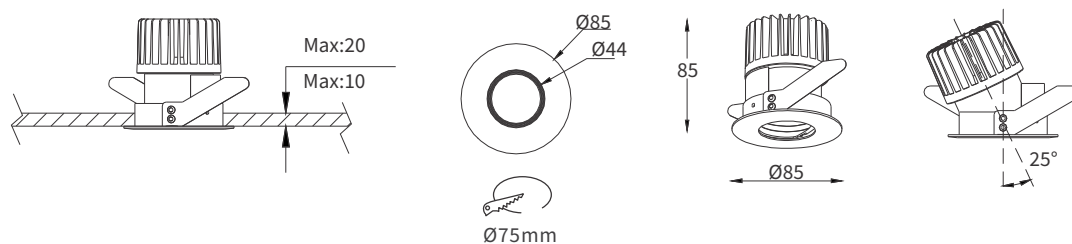

### FEATURES

MATERIAL	Aluminum
FINISH	White, Black
RATED POWER	7/10/15W
WORKING VOLTAGE	220-240V 50/60Hz
RADIANCE ANGLE	Narrow, Medium, Wide
MOUNTING	Ceiling recessed
CONNECTION	Indoor rated connections
LAMP LIFE	50,000 Hrs
DIMENSION	Ø85x85mm(Cutout Ø75mm)
OPERATING TEMP	-20° C - +50° C
CONTROL	On/Off, Triac, 1-10V, Dali

### DIMENSIONS