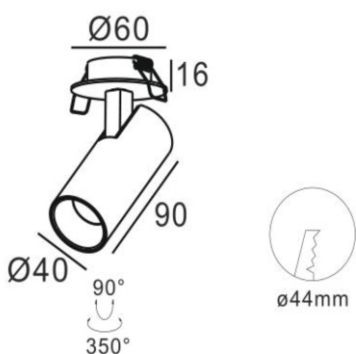

### FEATURES

MATERIAL	Aluminum
FINISH	White, Black
RATED POWER	7W
WORKING CURRENT	350mA
RADIANCE ANGLE	24°, 36°, 60°
MOUNTING	Ceiling recessed
CONNECTION	Indoor rated connections
LAMP LIFE	50,000 Hrs
REFLECTOR FINISH	Silver, White
DIMENSION	Ø40 x 90mm (Cutout Ø44mm)
OPERATING TEMP	-20° C - +50° C
CONTROL	On/Off, Dali, Triac, 1-10V

### DIMENSIONS

Sample:RSL 0477 - 7 - CT27 - ND - 350mA - 24 - WH - SL - XX