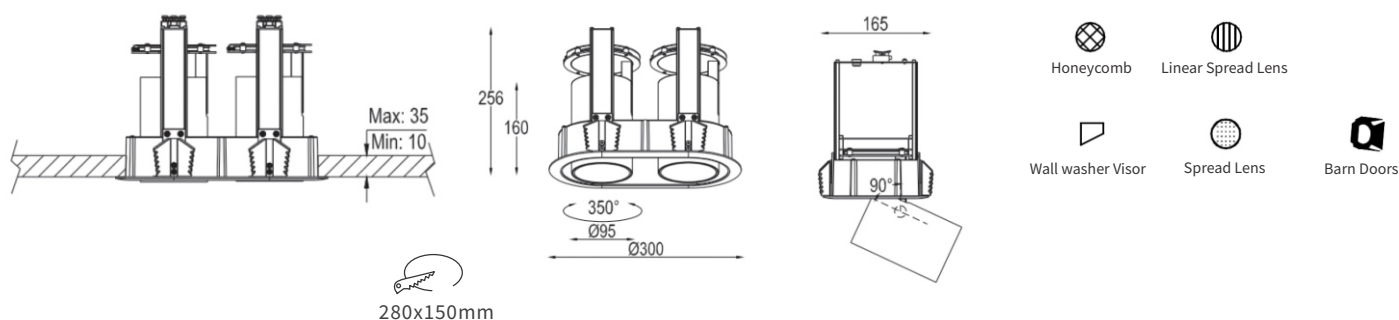

DIMENSIONS

ORDERING LOGIC

PRODUCT	WATTAGE	BEAM ANGLE	COLOR TEMPERATURE	DRIVER	FINISH	ACCESSORIES	CUSTOM
STA-R FX	56 - 2x28W	N - Narrow	(CT27) 2700K	700 - 700mA(28W)	WH - White	HC - Honeycomb	XX - XX
	72 - 2x36W	M - Medium	(CT30) 3000K	900 - 900mA(36W)	BK - Black	LSL - Linear Spread Lens	
		W - Wide	(CT35) 3500K		GR - Grey	WV - Wall washer Visor	
		U - Ultra Wide	(CT40) 4000K		SL - Spread Lens	BD - Barn Doors	

Sample: STA-R FX - 56 - N - CT27 - 700 - WH - HC - XX