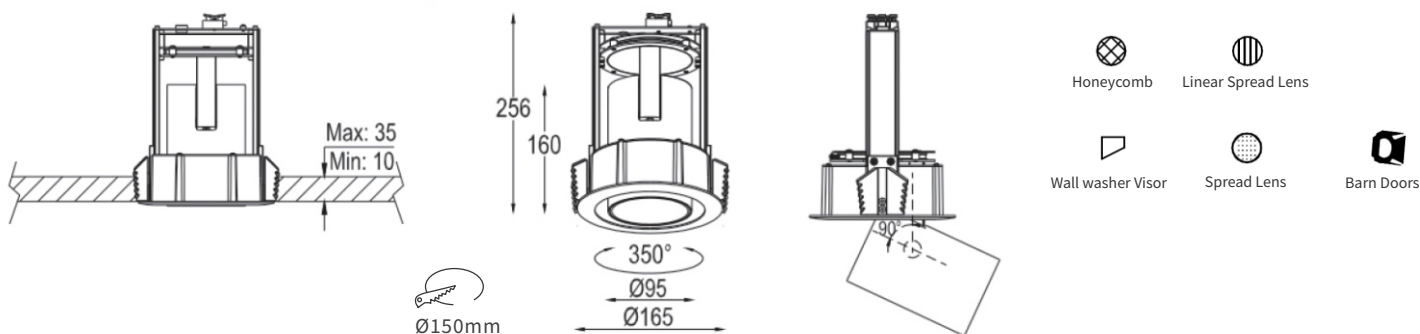

DIMENSIONS

ORDERING LOGIC

PRODUCT	WATTAGE	BEAM ANGLE	COLOR TEMPERATURE	DRIVER	FINISH	ACCESSORIES	CUSTOM
STA-R FX	28 - 28W	N - Narrow	(CT27) 2700K	700 - 700mA(28W)	WH - White	HC - Honeycomb	XX - XX
	36 - 36W	M - Medium	(CT30) 3000K	900 - 900mA(36W)	BK - Black	LSL - Linear Spread Lens	
		W - Wide	(CT35) 3500K		GR - Grey	WV - Wall washer Visor	
		U - Ultra Wide	(CT40) 4000K		SL - Spread Lens	BD - Barn Doors	

Sample: STA-R FX - 28 - N - CT27 - 700 - WH - HC - XX