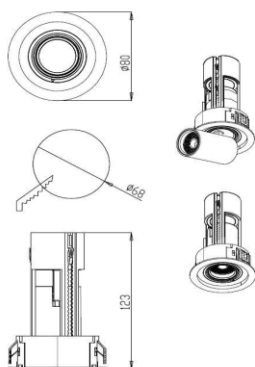

### FEATURES

MATERIAL	Cast aluminum, PC
FINISH	White, Black
RATED POWER	5W
WORKING VOLTAGE	220-240V AC
RADIANCE ANGLE	15°, 24°, 38°
MOUNTING	Ceiling recessed
CONNECTION	Indoor rated connections
LAMP LIFE	50,000 Hrs
REFLECTOR FINISH	White
DIMENSION	Ø80x123mm(Cutout Ø68mm)
OPERATING TEMP	-20° C - +50° C
CONTROL	On/Off, 1-10V, Triac
OPTIC	Anti-Glare reflector

### DIMENSIONS