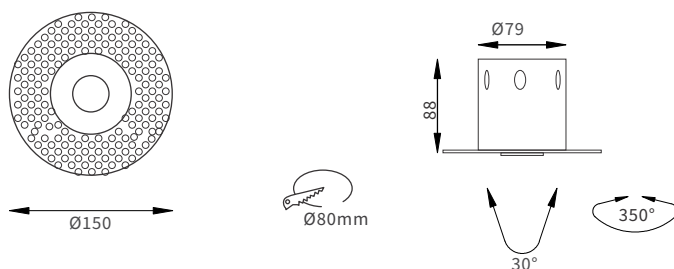

### FEATURES

MATERIAL	Die-cast aluminum
FINISH	White, Black, Silver
RATED POWER	6W
WORKING VOLTAGE	100-240 V 50/60Hz
RADIANCE ANGLE	15°, 24°, 36°
MOUNTING	Ceiling recessed
CONNECTION	Indoor rated connections
LAMP LIFE	50,000 Hrs
DIMENSION	Ø150 x 88mm (Cutout Ø80mm)
OPERATING TEMP	-30° C - +50° C
CONTROL	On/Off, Triac, 1-10V, Dali

### DIMENSIONS