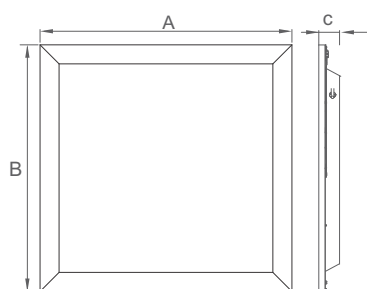

FEATURES

MATERIAL	Sheet Steel
FINISH	White
RATED POWER	30/50W
WORKING VOLTAGE	200-240V AC
RADIANCE ANGLE	180°
MOUNTING	Ceiling recessed
CONNECTION	Indoor rated connections
LAMP LIFE	50,000 Hrs
DIMENSION	595mm x 595mm x 32mm , 620mm x 620mm x 32mm
OPERATIN TEMP	295mm x 1195mm x 32mm, 595mm x 1195mm x 32mm
CONTROL	-15° C - +50° C
	On/Off, Dali, Dimming, Emergency Kit

DIMENSIONS

A	B	C
595	595	32
620	620	32
295	1195	32
595	1195	32

ORDERING LOGIC

PRODUCT	WATTAGE	COLOR TEMPERATURE	INPUT VOLTAGE	LUMEN	SIZE	FINISH	CONTROL	CUSTOM	
ATRIUM 3 - ATR3	30 - 30W	(CT 30)	3000K	200-240VAC	105 - 105lm	595 - 595x595	WH - White	AN - 1-10V	EMK (3H)
	50 - 50W	(CT 40)	4000K	130 - 130lm	620 - 620x620	XX - Custom	EM - Emergency Kit		
		(CT 50)	5000K	295 - 295x1195		ND - ON/OFF			
		(CT 60)	6000K	595(a) - 595x1195		DA - Dali			
		(CTXX)	CUSTOM						