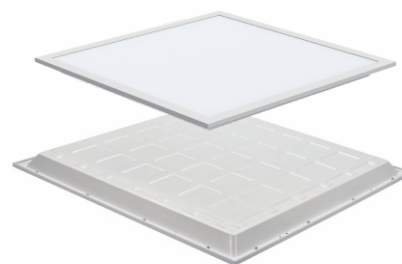

ATRIUM 3

ATR 3

IP20 /IP44

YYZ Atrium assure a perfectly homogeneous light distribution without dark spots, we use specially made lenses with 180° degree beam angle. This allows the light to be dispersed evenly inside the fixture and assures a shadow free appearance. These recessed ceiling panel is constructed in sheet steel housing, powder coated to matt white (RAL 9016) is suitable for Lay-in and Dampa ceilings.

FEATURES

MATERIAL	Sheet Steel
FINISH	White
RATED POWER	30/50W
WORKING VOLTAGE	200-240V AC
RADIANCE ANGLE	180°
MOUNTING	Ceiling recessed
CONNECTION	Indoor rated connections
LAMP LIFE	50,000 Hrs
DIMENSION	595mm x 595mm x 32mm , 620mm x 620mm x 32mm
OPERATIN TEMP	295mm x 1195mm x 32mm, 595mm x 1195mm x 32mm
CONTROL	-15° C - +50° C
	On/Off, Dali, Dimming, Emergency Kit