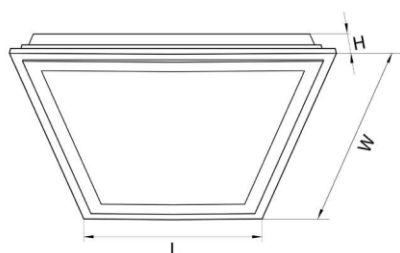

### FEATURES

|                 |  |
|-----------------|--|
| MATERIAL        | Sheet Steel  |
| FINISH          | White  |
| RATED POWER     | 30/40W   |
| WORKING VOLTAGE | 220-240V AC  |
| RADIANCE ANGLE  | 180°   |
| MOUNTING        | Ceiling recessed   |
| CONNECTION      | Indoor rated connections                                       |
| LAMP LIFE       | 50,000 Hrs   |
| DIMENSION       | 595mm x 595mm x 105mm ( Lay-in), 600mm x 600mm x 105mm (Dampa) |
| OPERATING TEMP  | -20° C - +50° C  |
| CONTROL         | On/Off, Dali, Dimming, Emergency Kit                           |

### DIMENSIONS