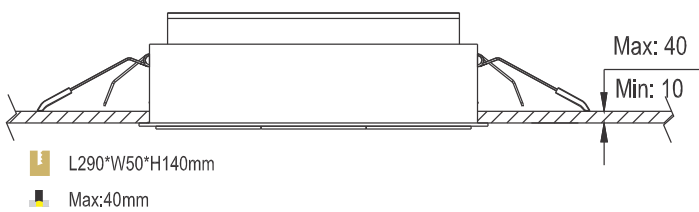

DIMENSION

ORDERING LOGIC

PRODUCT	WATTAGE	BEAM ANGLE	COLOR TEMPERATURE	CONTROL	FINISH	CRI	CUSTOM
LRW TRIM	20 - 20W	A - Assymetric	(CT27)	2700K	ND - ON/OFF	H - High(90)	XX - XXX
	28 - 28W		(CT30)	3000K	TR - TRIAC		
	33 - 33W		(CT40)	4000K	AN - 1-10V		
			DA - DALI				

Sample: LRW TRIM - 20 - A - CT27 - ND - BK - H - XX