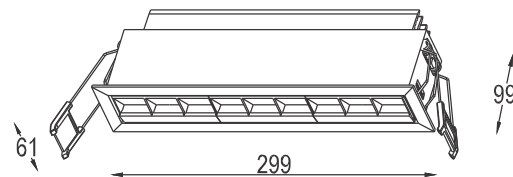

DIMENSION

ORDERING LOGIC

PRODUCT	WATTAGE	BEAM ANGLE	COLOR TEMPERATURE	CONTROL	FINISH	CRI	CUSTOM
LRW TRIM	20 - 20W	A - Assymetric	(CT27)	2700K	ND - ON/OFF	H - High(90)	XX - XXX
	28 - 28W		(CT30)	3000K	TR - TRIAC		
	33 - 33W		(CT40)	4000K	AN - 1-10V		
			DA - DALI				

Sample: LRW TRIM - 20 - A - CT27 - ND - BK - H - XX