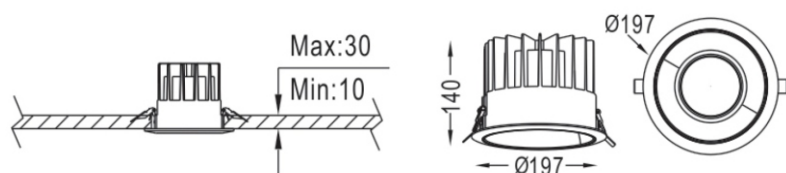

### FEATURES

FINISH	BLACK, WHITE
WORKING VOLTAGE	220-240V 50/60Hz
RATED POWER	40W
DISTRIBUTION	ULTRA WIDE, WIDE
LAMP LIFE	50,000 HRS
MOUNTING	CEILING RECESSED
DIMENSIONS	Ø197x140mm (Cutout Ø185mm)
OPERATION TEMP	-20° C - +50° C
CONTROL	ON/OFF, TRIAC, 1-10V, DALI

### DIMENSIONS