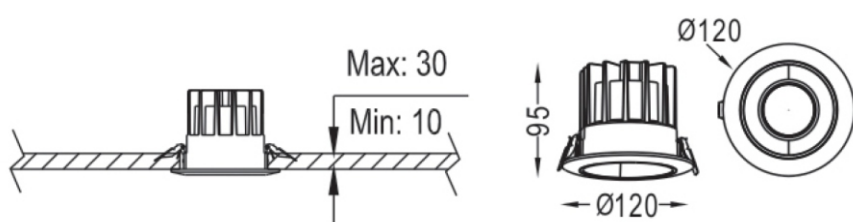

TUSKER DOWNLIGHT

TSR-120

Mono IP40 CE

YYZ Tusker downlight series are anti-glare architectural lighting with symmetric light distribution having $UGR \leq 19$. It has beautifully shaped aluminum reflector that uses an innovative technology and is available in a high polish or matte version. The variety of sizes promote the power range from 7W-60W, which applicable at 2.8M-10M ceiling.

FEATURES

MATERIAL	Aluminum
FINISH	White, Black
RATED POWER	18W
WORKING VOLTAGE	220-240V 50/60Hz
RADIANCE ANGLE	Ultra wide, Wide
MOUNTING	Ceiling recessed
CONNECTION	Indoor rated connections
LAMP LIFE	50,000 Hrs
DIMENSION	Ø120x95mm (Cutout Ø100mm)
OPERATING TEMP	-20° C - +50° C
CONTROL	On/Off, Triac, 1-10V, Dali

ELECTRICAL DATA

POWER CONSUMPTION	18W
SUPPLY VOLTAGE	220-240V AC
COLORS	2700K, 3000K, 3500K, 4000K
CRI	90+
LUMEN	85lm/W

DIMENSIONS

ORDERING LOGIC

PRODUCT	WATTAGE	COLOR TEMPERATURE	CONTROL	VOLTAGE	OPTIC	FINISH	CUSTOM	
TSR-120	18 - 18W	(CT27)	2700K	ON/OFF	240VAC	UW - Ultrawide	BK - Black	xx
		(CT30)	3000K	TRIAC		W - Wide	WH - White	
		(CT35)	3500K	1-10V				
		(CT40)	4000K	DALI				