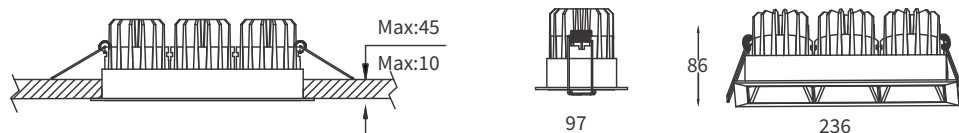

OPERA SQUARE TRIM DOWNLIGHT

OPASQ3 TR (WITH TRIM)

Mono IP20 **CE**

YYZ Opera Square downlights are miniature downlights in square profile with choice of 1,2 or 3 lamps with varied beam angles to match the architectural demands. These downlights are becoming a solution that is integrated into the environment to provide efficient and versatile accent lighting.

FEATURES

MATERIAL	Aluminum
FINISH	White, Black
RATED POWER	3x7/3x10W
WORKING VOLTAGE	220-240V 50/60Hz
RADIANCE ANGLE	Narrow, Medium, Wide
MOUNTING	Ceiling recessed
CONNECTION	Indoor rated connections
LAMP LIFE	50,000 Hrs
DIMENSION	236x97x86mm(Cutout 218x80mm)
OPERATING TEMP	-20° C - +50° C
CONTROL	On/Off, Triac, 1-10V, Dali

White

Black

Gold

Black

DIMENSIONS

ORDERING LOGIC

PRODUCT	COLOR TEMPERATURE	CONTROL	VOLTAGE	WATTAGE	BEAM ANGLE	BODY FINISH	REFLECTOR FINISH	ACCESSORIES
OPASQ 3TR	(CT27)	2700K	240VAC	3x7 - 2x7W	N - Narrow	BL - Black	BL - Black	STC - Strip cover
	(CT30)	3000K		3x10 - 2x10W	M - Medium	WH - White	GL - Gold	MC - Matt cover
	(CT35)	3500K			W - Wide			SC - Square cover
	(CT40)	4000K						

Sample: OPASQ 3TR - CT27 - ON/OFF - 240 - 3x7 - N - BL - BL - STC