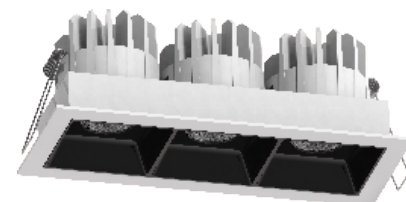

OPERA SQUARE TRIM DOWNLIGHT

OPASQ3 TR (WITH TRIM)

Mono IP20 **CE**

YYZ Opera Square downlights are miniature downlights in square profile with choice of 1,2 or 3 lamps with varied beam angles to match the architectural demands. These downlights are becoming a solution that is integrated into the environment to provide efficient and versatile accent lighting.

FEATURES

MATERIAL	Aluminum
FINISH	White, Black
RATED POWER	3x7/3x10W
WORKING VOLTAGE	220-240V 50/60Hz
RADIANCE ANGLE	Narrow, Medium, Wide
MOUNTING	Ceiling recessed
CONNECTION	Indoor rated connections
LAMP LIFE	50,000 Hrs
DIMENSION	236x97x86mm(Cutout 218x80mm)
OPERATING TEMP	-20° C - +50° C
CONTROL	On/Off, Triac, 1-10V, Dali

White

Black

Gold

Black

DIMENSIONS

ORDERING LOGIC

PRODUCT	COLOR TEMPERATURE	CONTROL	VOLTAGE	WATTAGE	BEAM ANGLE	BODY FINISH	REFLECTOR FINISH	ACCESSORIES
OPASQ 3TR	(CT27)	2700K	240VAC	3x7 - 2x7W	N - Narrow	BL - Black	BL - Black	STC - Strip cover
	(CT30)	3000K		3x10 - 2x10W	M - Medium	WH - White	GL - Gold	MC - Matt cover
	(CT35)	3500K			W - Wide			SC - Square cover
	(CT40)	4000K						