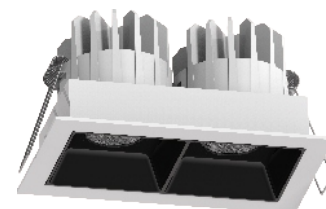

## OPASQ2 (WITH TRIMLESS)

**Mono** IP20 **CE**

YYZ Opera Square downlights are miniature downlights in square profile with choice of 1,2 or 3 lamps with varied beam angles to match the architectural demands. These downlights are becoming a solution that is integrated into the environment to provide efficient and versatile accent lighting.

### FEATURES

MATERIAL	Aluminum
FINISH	White, Black
RATED POWER	2x7/2x10W
WORKING VOLTAGE	220-240V 50/60Hz
RADIANCE ANGLE	Narrow, Medium, Wide
MOUNTING	Ceiling recessed
CONNECTION	Indoor rated connections
LAMP LIFE	50,000 Hrs
DIMENSION	204.6x75.6x86mm(Cutout 148x80mm)
OPERATING TEMP	-20° C - +50° C
CONTROL	On/Off, Triac, 1-10V, Dali