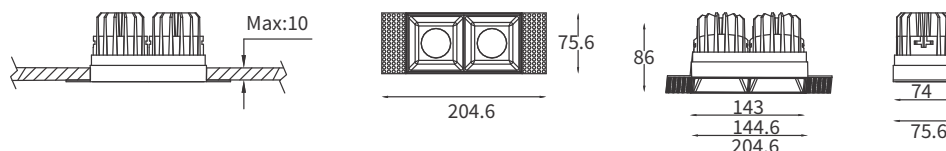

### FEATURES

MATERIAL	Aluminum
FINISH	White, Black
RATED POWER	2x7/2x10W
WORKING VOLTAGE	220-240V 50/60Hz
RADIANCE ANGLE	Narrow, Medium, Wide
MOUNTING	Ceiling recessed
CONNECTION	Indoor rated connections
LAMP LIFE	50,000 Hrs
DIMENSION	204.6x75.6x86mm(Cutout 148x80mm)
OPERATING TEMP	-20° C - +50° C
CONTROL	On/Off, Triac, 1-10V, Dali

### ELECTRICAL DATA

POWER CONSUMPTION	2x7/2x10W
SUPPLY VOLTAGE	220-240V AC
COLORS	2700K, 3000K, 3500K, 4000K
CRI	90+, SDCM<3
LUMEN	90lm/W

White

Black

Gold

Black

### DIMENSIONS