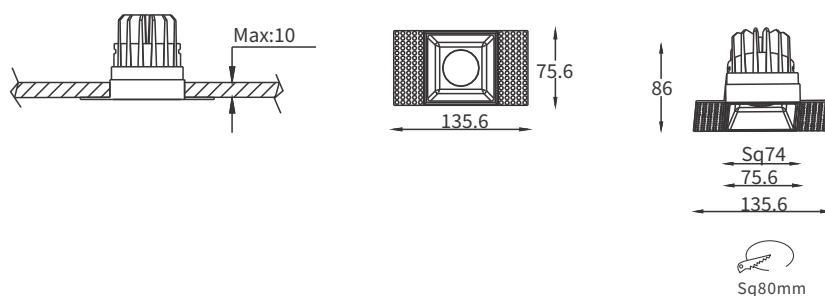

FEATURES

MATERIAL	Aluminum
FINISH	White, Black
RATED POWER	7/10W
WORKING VOLTAGE	220-240V 50/60Hz
RADIANCE ANGLE	Narrow, Medium, Wide
MOUNTING	Ceiling recessed
CONNECTION	Indoor rated connections
LAMP LIFE	50,000 Hrs
DIMENSION	74x74x86mm(Cutout sq80mm)
OPERATING TEMP	-20° C - +50° C
CONTROL	On/Off, Triac, 1-10V, Dali

Black

Gold

Black

DIMENSIONS

ORDERING LOGIC

PRODUCT	COLOR TEMPERATURE	CONTROL	VOLTAGE	WATTAGE	BEAM ANGLE	BODY FINISH	REFLECTOR FINISH	ACCESSORIES
OPASQ 1	(CT27)	2700K	240VAC	7 - 7W	N - Narrow	BL - Black	BL - Black	STC - Strip cover
	(CT30)	3000K		10 - 10W	M - Medium	WH - White	GL - Gold	MC - Matt cover
	(CT35)	3500K			W - Wide			SC - Square cover
	(CT40)	4000K						